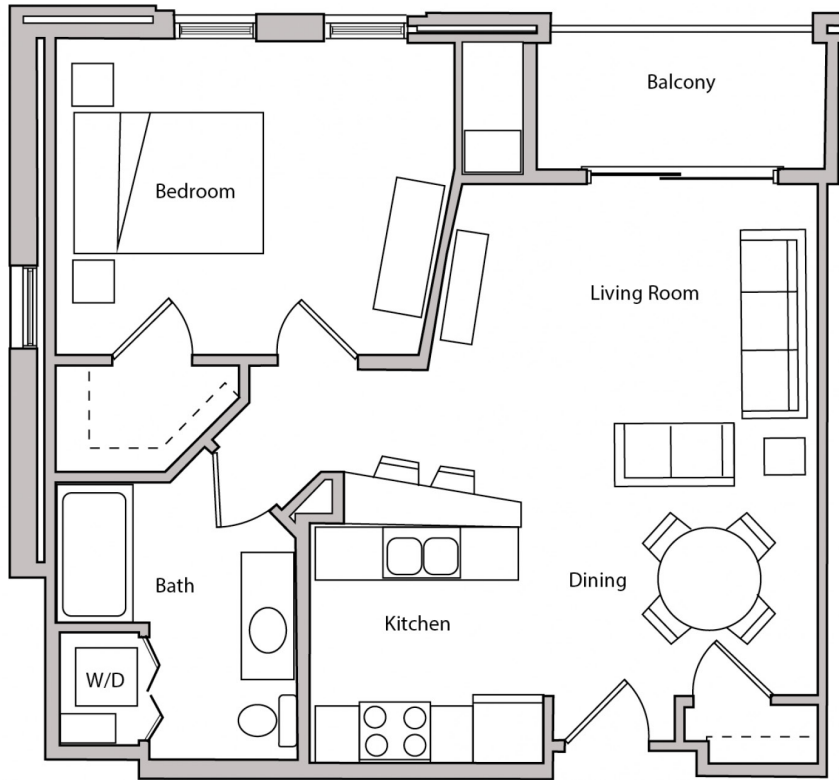

THE DEPOT

APARTMENTS

18 & 26 S. BEDFORD STREET - MADISON, WI

**ONE BEDROOM
ONE BATHROOM
698 SQUARE FEET**

PRICING:

AVAILABILITY:

FEATURES:

PROFESSIONALLY MANAGED BY URBAN LAND INTERESTS