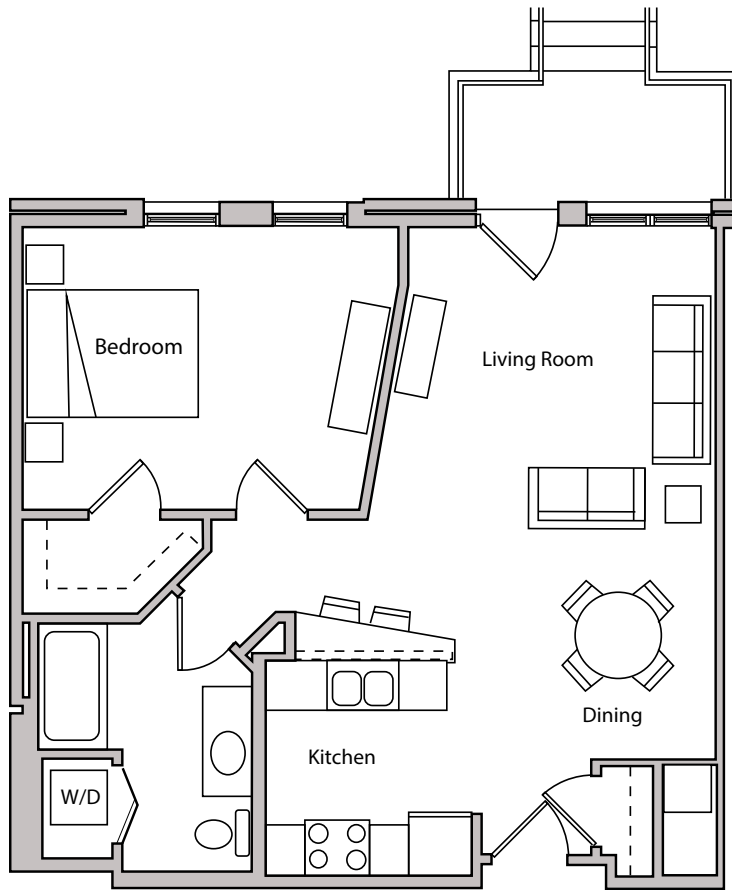

THE DEPOT

APARTMENTS

18 & 26 S. BEDFORD STREET - MADISON, WI

**ONE BEDROOM
ONE BATHROOM
765 SQUARE FEET**

PRICING:

AVAILABILITY:

FEATURES:

PROFESSIONALLY MANAGED BY URBAN LAND INTERESTS