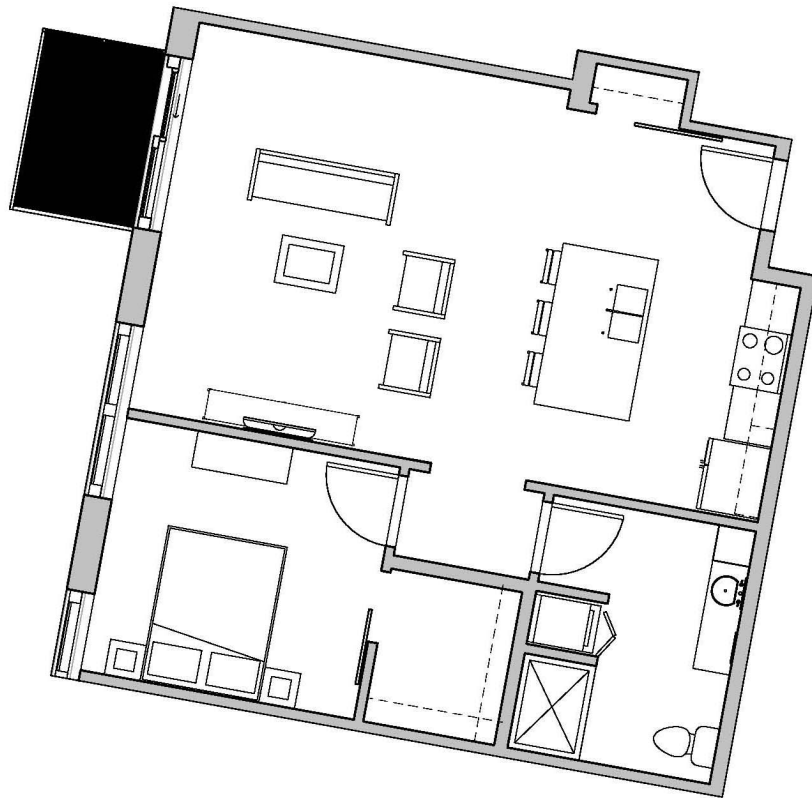

SEVEN27

727 LORILLARD COURT - MADISON, WI

ONE BEDROOM
ONE BATHROOM
767 SQUARE FEET

PRICING:

AVAILABILITY:

FEATURES:

PROFESSIONALLY MANAGED BY URBAN LAND INTERESTS

(608)661-7600 WWW.ULI.COM

The
YARDS

TOBACCO LOFTS

SEVEN27

NINE LINE

QUARTER ROW