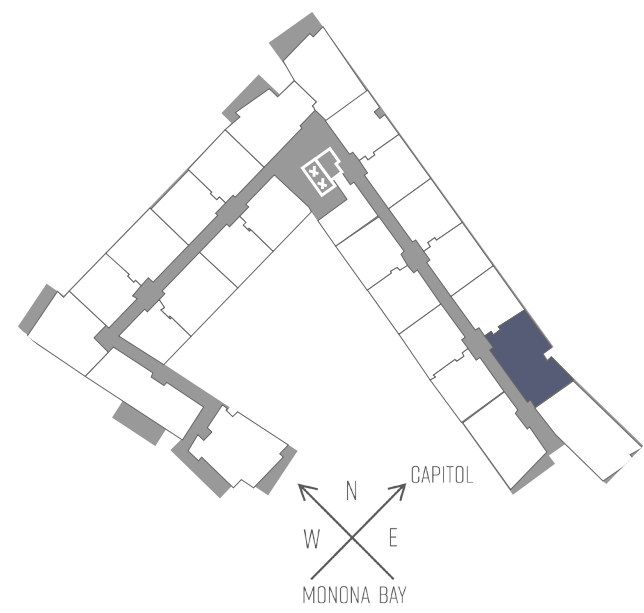

# SEVEN27

727 LORILLARD COURT - MADISON, WI

TWO BEDROOM  
TWO BATHROOM  
1,164 SQUARE FEET

PRICING:

AVAILABILITY:

FEATURES:

PROFESSIONALLY MANAGED BY URBAN LAND INTERESTS

(608)661-7600 WWW.ULI.COM

The  
**YARDS**

TOBACCO LOFTS | SEVEN27 | NINE LINE | QUARTER ROW