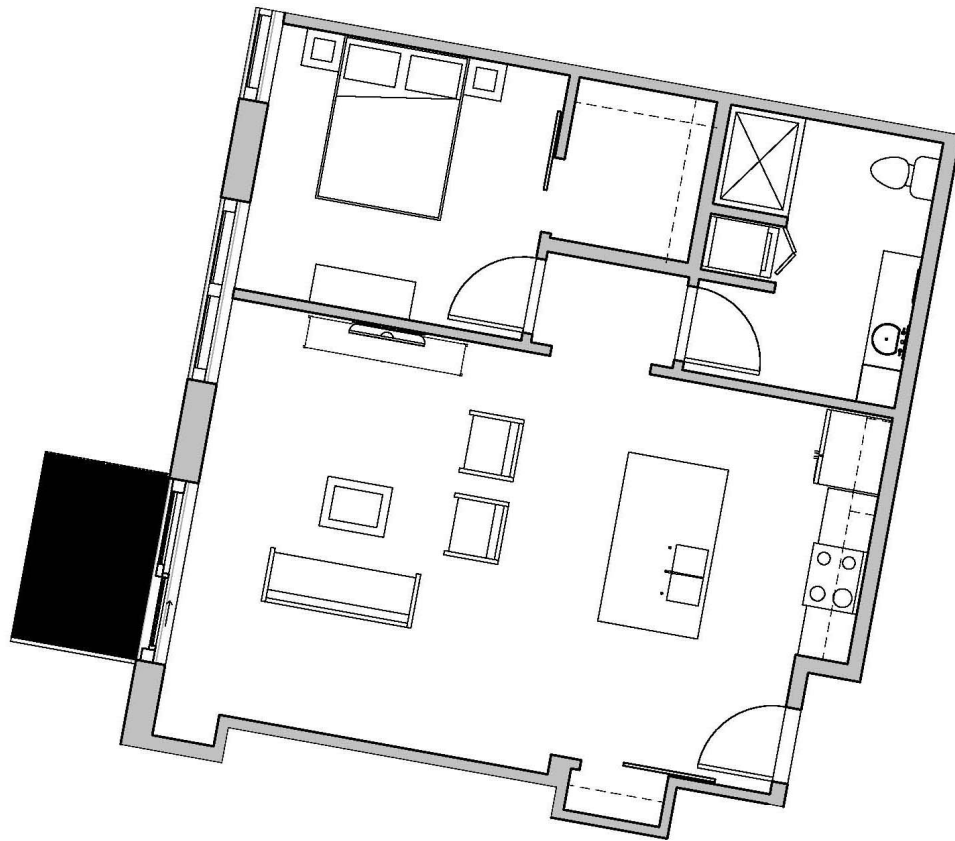

# SEVEN27

727 LORILLARD COURT - MADISON, WI

ONE BEDROOM  
ONE BATHROOM  
772 SQUARE FEET

PRICING:

AVAILABILITY:

FEATURES:

PROFESSIONALLY MANAGED BY URBAN LAND INTERESTS

(608)661-7600 WWW.ULI.COM

The  
YARDS

TOBACCO LOFTS

SEVEN27

NINE LINE

QUARTER ROW