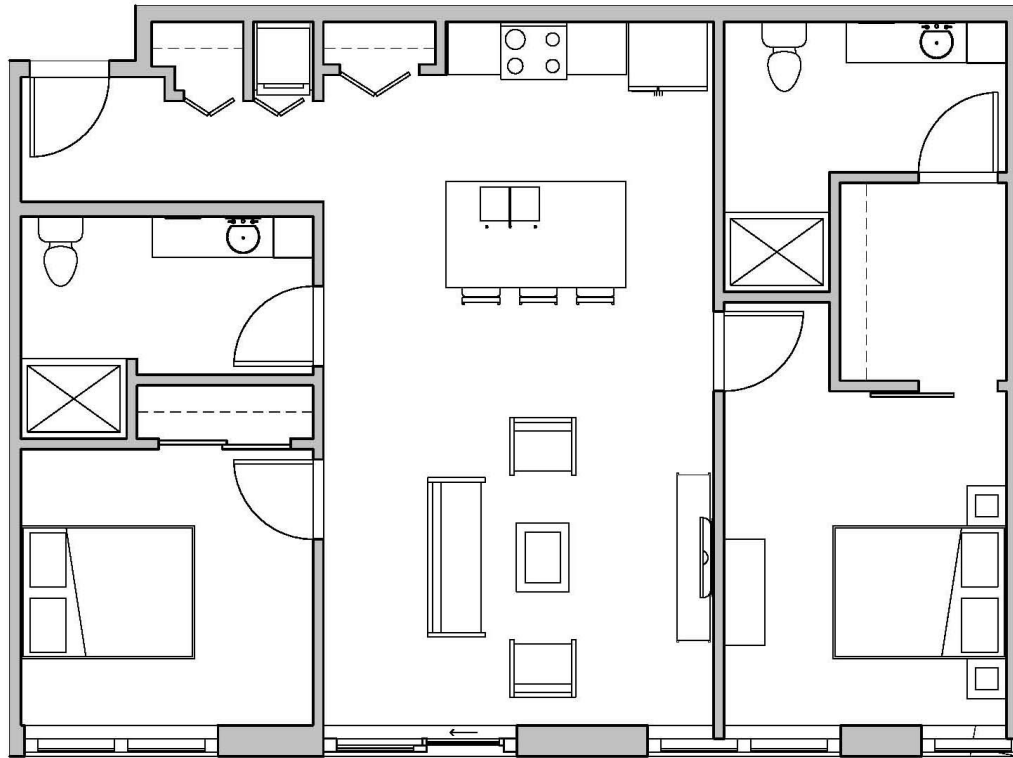

SEVEN27

727 LORILLARD COURT - MADISON, WI

TWO BEDROOM
TWO BATHROOM
1,043 SQUARE FEET

PRICING:

AVAILABILITY:

FEATURES:

PROFESSIONALLY MANAGED BY URBAN LAND INTERESTS

(608)661-7600 WWW.ULI.COM

The
YARDS

TOBACCO LOFTS

SEVEN27

NINE LINE

QUARTER ROW