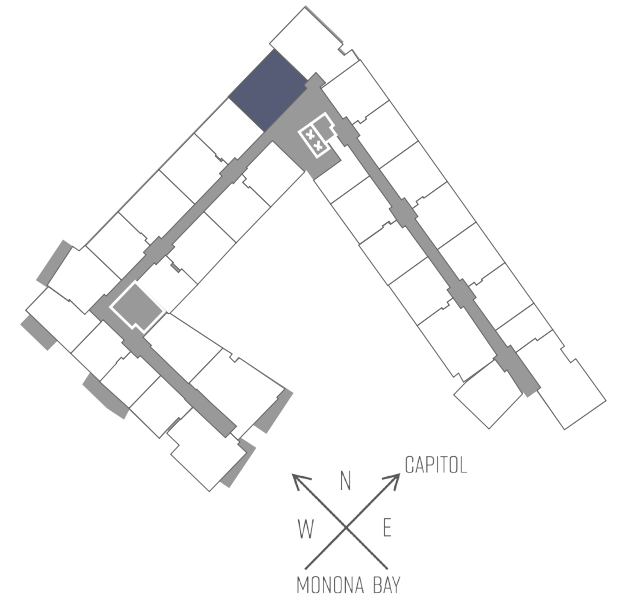

SEVEN27

727 LORILLARD COURT - MADISON, WI

TWO BEDROOM
TWO BATHROOM
1,043 SQUARE FEET

PRICING:

AVAILABILITY:

FEATURES:

PROFESSIONALLY MANAGED BY URBAN LAND INTERESTS

(608)661-7600 WWW.ULI.COM

The
YARDS

TOBACCO LOFTS

SEVEN27

NINE LINE

QUARTER ROW