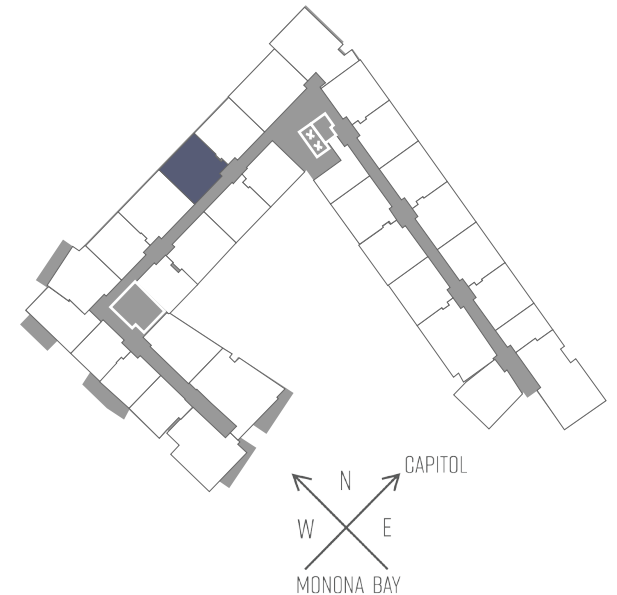

SEVEN27

727 LORILLARD COURT - MADISON, WI

ONE BEDROOM
ONE BATHROOM
767 SQUARE FEET

PRICING:

AVAILABILITY:

FEATURES:

PROFESSIONALLY MANAGED BY URBAN LAND INTERESTS

(608)661-7600 WWW.ULI.COM

The
YARDS

TOBACCO LOFTS

SEVEN27

NINE LINE

QUARTER ROW