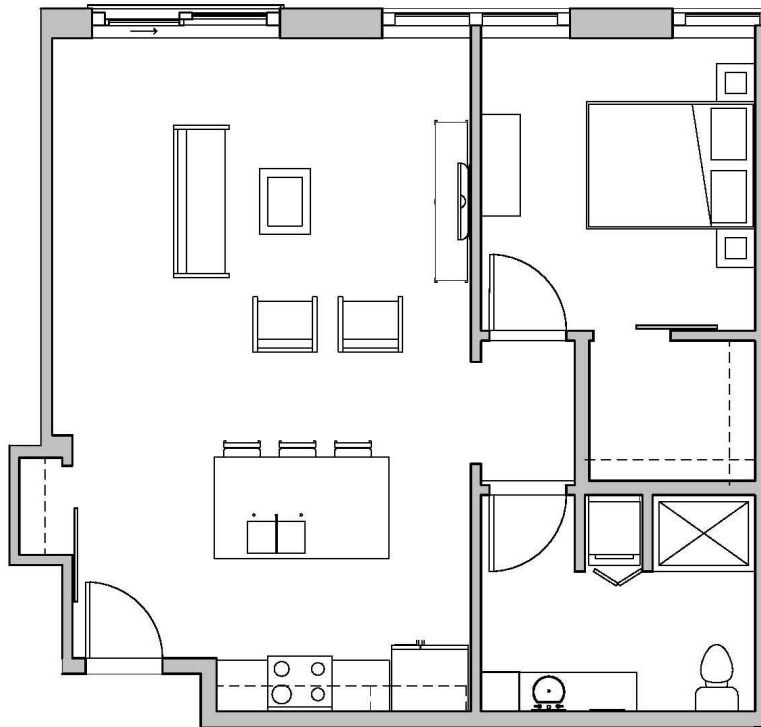

SEVEN27

727 LORILLARD COURT - MADISON, WI

ONE BEDROOM
ONE BATHROOM
767 SQUARE FEET

PRICING:

AVAILABILITY:

FEATURES:

PROFESSIONALLY MANAGED BY URBAN LAND INTERESTS

(608)661-7600 WWW.ULI.COM

The
YARDS

TOBACCO LOFTS

SEVEN27

NINE LINE

QUARTER ROW