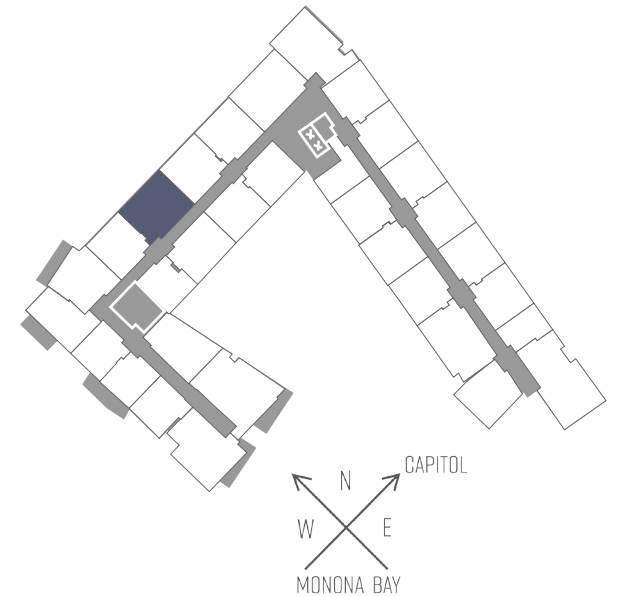

SEVEN27

727 LORILLARD COURT - MADISON, WI

ONE BEDROOM
ONE BATHROOM
923 SQUARE FEET

PRICING:

AVAILABILITY:

FEATURES:

PROFESSIONALLY MANAGED BY URBAN LAND INTERESTS

(608)661-7600 WWW.ULI.COM

The
YARDS

TOBACCO LOFTS

SEVEN27

NINE LINE

QUARTER ROW