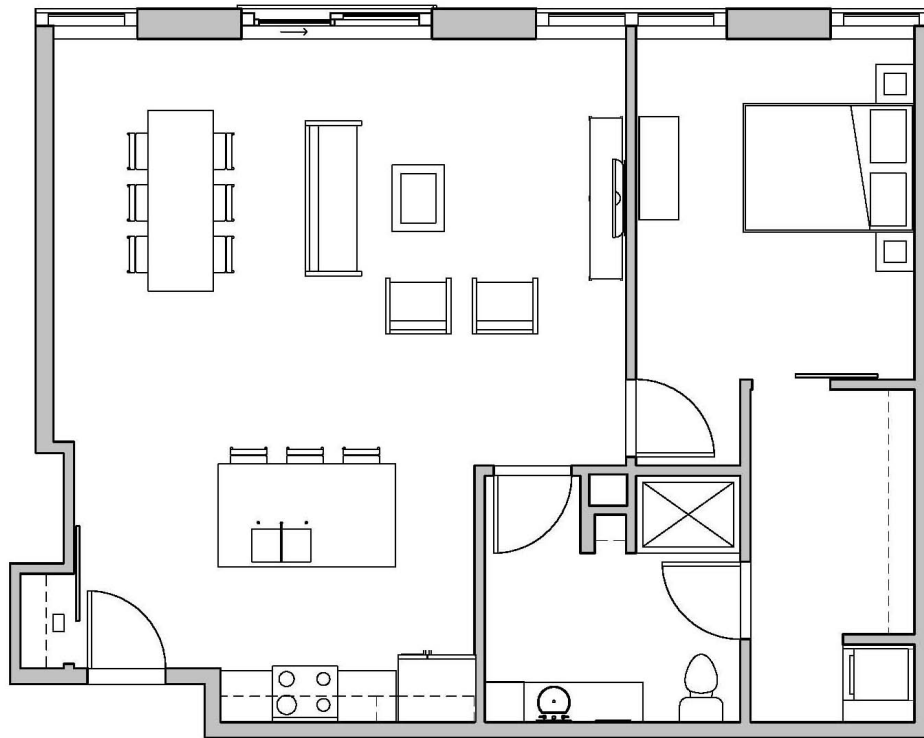

SEVEN27

727 LORILLARD COURT - MADISON, WI

ONE BEDROOM
ONE BATHROOM
923 SQUARE FEET

PRICING:

AVAILABILITY:

FEATURES:

PROFESSIONALLY MANAGED BY URBAN LAND INTERESTS

(608)661-7600 WWW.ULI.COM

The
YARDS

TOBACCO LOFTS

SEVEN27

NINE LINE

QUARTER ROW