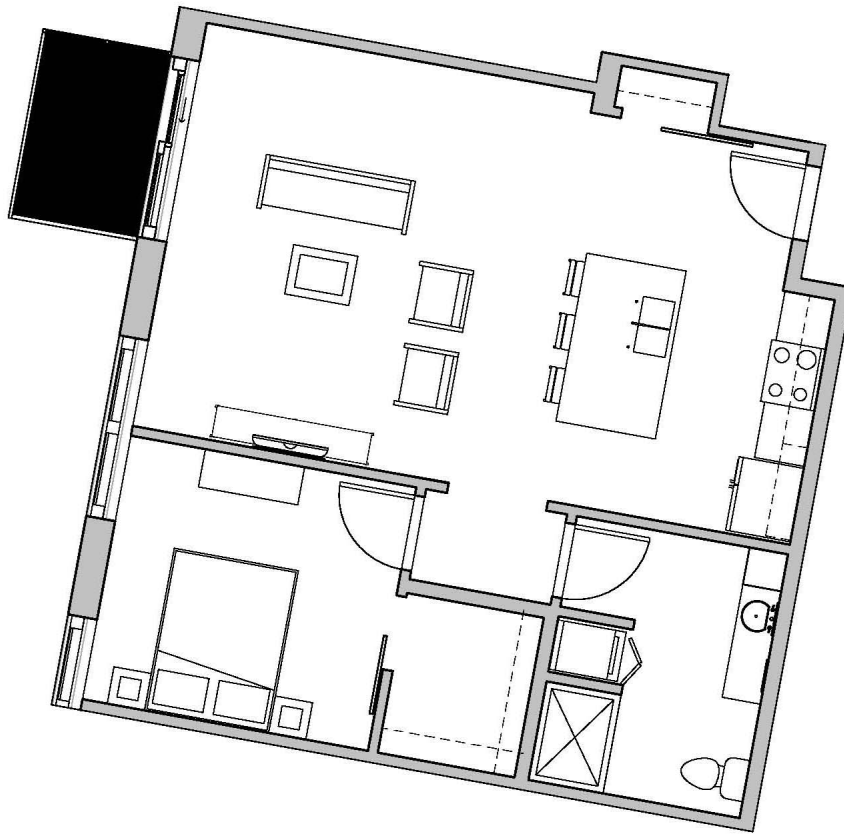

SEVEN27

727 LORILLARD COURT - MADISON, WI

ONE BEDROOM
ONE BATHROOM
767 SQUARE FEET

PRICING:

AVAILABILITY:

FEATURES:

PROFESSIONALLY MANAGED BY URBAN LAND INTERESTS

(608)661-7600 WWW.ULI.COM

The
YARDS

TOBACCO LOFTS

SEVEN27

NINE LINE

QUARTER ROW