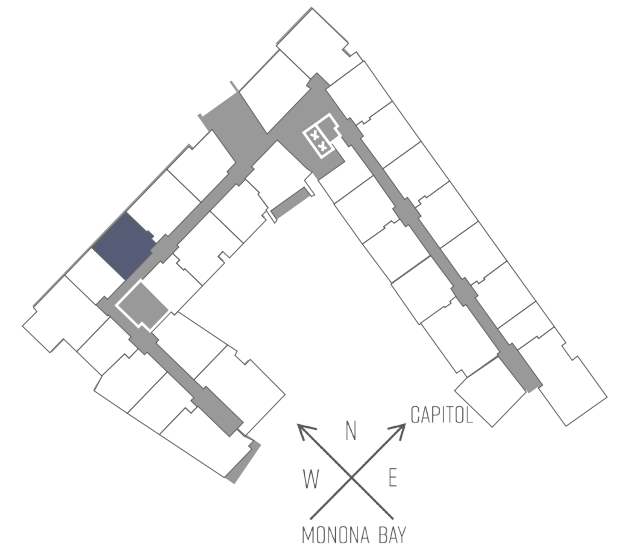

SEVEN27

727 LORILLARD COURT - MADISON, WI

ONE BEDROOM
ONE BATHROOM
767 SQUARE FEET

PRICING:

AVAILABILITY:

FEATURES:

PROFESSIONALLY MANAGED BY URBAN LAND INTERESTS

(608)661-7600 WWW.ULI.COM

The
YARDS

TOBACCO LOFTS

SEVEN27

NINE LINE

QUARTER ROW