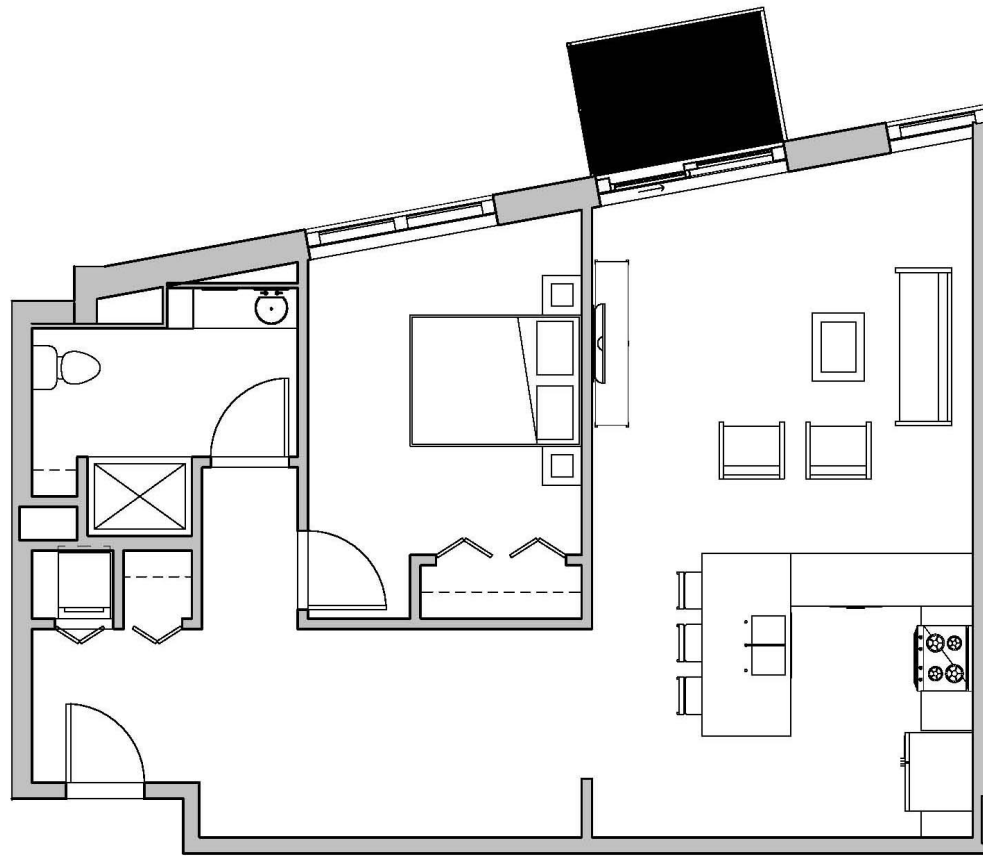

# SEVEN27

727 LORILLARD COURT - MADISON, WI

ONE BEDROOM  
ONE BATHROOM  
881 SQUARE FEET

PRICING:

AVAILABILITY:

FEATURES:

PROFESSIONALLY MANAGED BY URBAN LAND INTERESTS

(608)661-7600 WWW.ULI.COM

The  
YARDS

TOBACCO LOFTS

SEVEN27

NINE LINE

QUARTER ROW