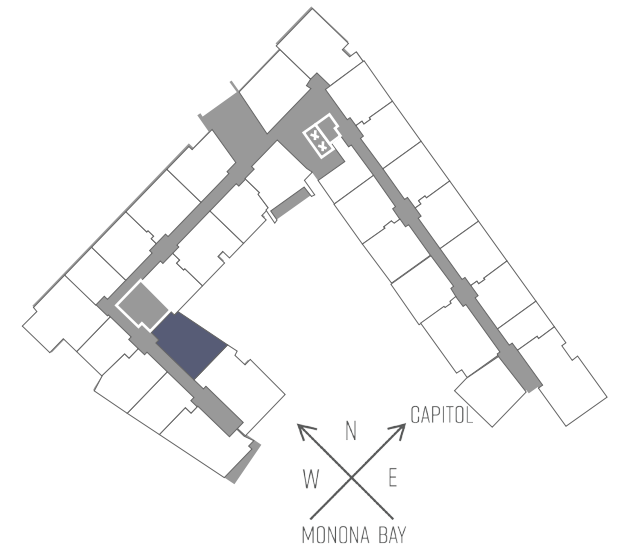

# SEVEN27

727 LORILLARD COURT - MADISON, WI

ONE BEDROOM  
ONE BATHROOM  
881 SQUARE FEET

PRICING:

AVAILABILITY:

FEATURES:

PROFESSIONALLY MANAGED BY URBAN LAND INTERESTS

(608)661-7600 WWW.ULI.COM

The  
YARDS

TOBACCO LOFTS

SEVEN27

NINE LINE

QUARTER ROW