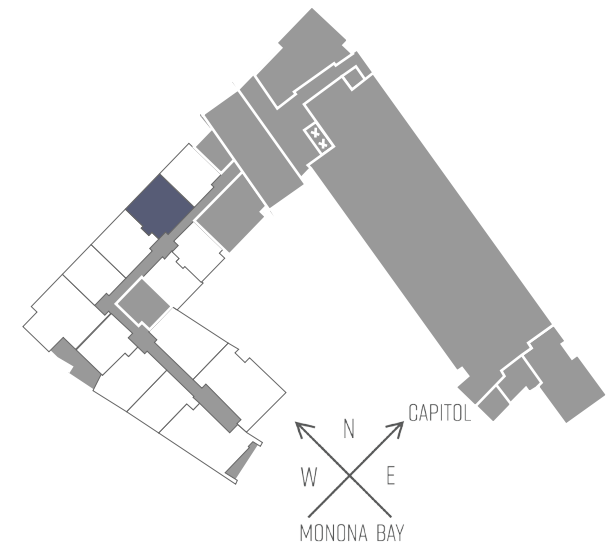

# SEVEN27

727 LORILLARD COURT - MADISON, WI

ONE BEDROOM  
ONE BATHROOM  
767 SQUARE FEET

PRICING:

AVAILABILITY:

FEATURES:

PROFESSIONALLY MANAGED BY URBAN LAND INTERESTS

(608)661-7600 WWW.ULI.COM

The  
**YARDS**

TOBACCO LOFTS

SEVEN27

NINE LINE

QUARTER ROW