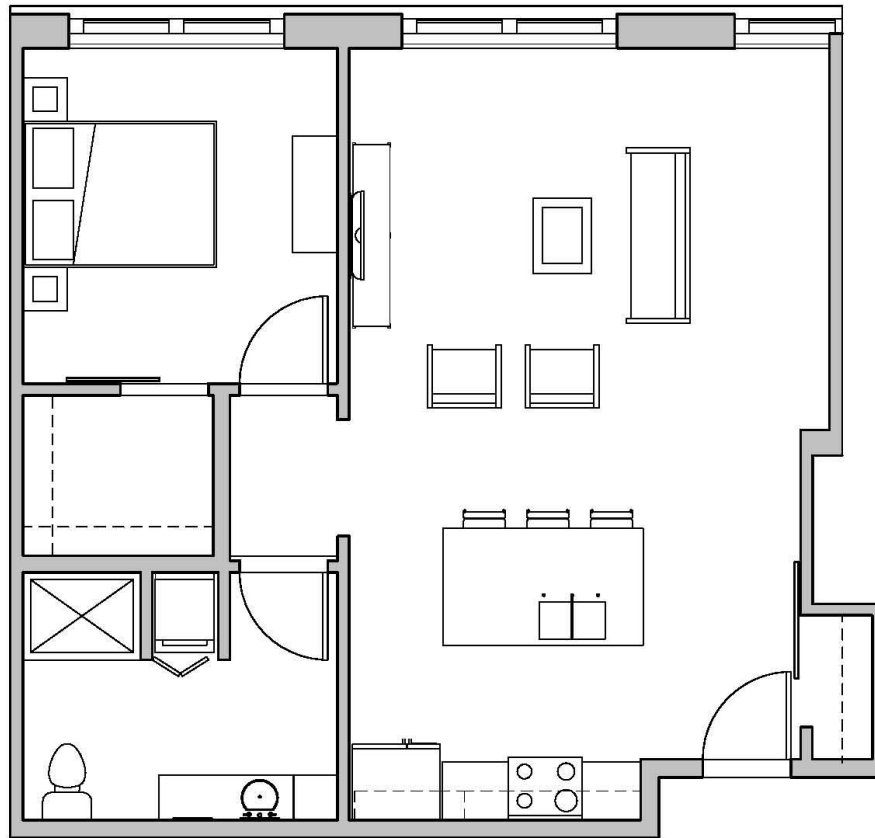

# SEVEN27

727 LORILLARD COURT - MADISON, WI

ONE BEDROOM  
ONE BATHROOM  
767 SQUARE FEET

PRICING:

AVAILABILITY:

FEATURES:

PROFESSIONALLY MANAGED BY URBAN LAND INTERESTS

(608)661-7600 WWW.ULI.COM

The  
**YARDS**

TOBACCO LOFTS

SEVEN27

NINE LINE

QUARTER ROW