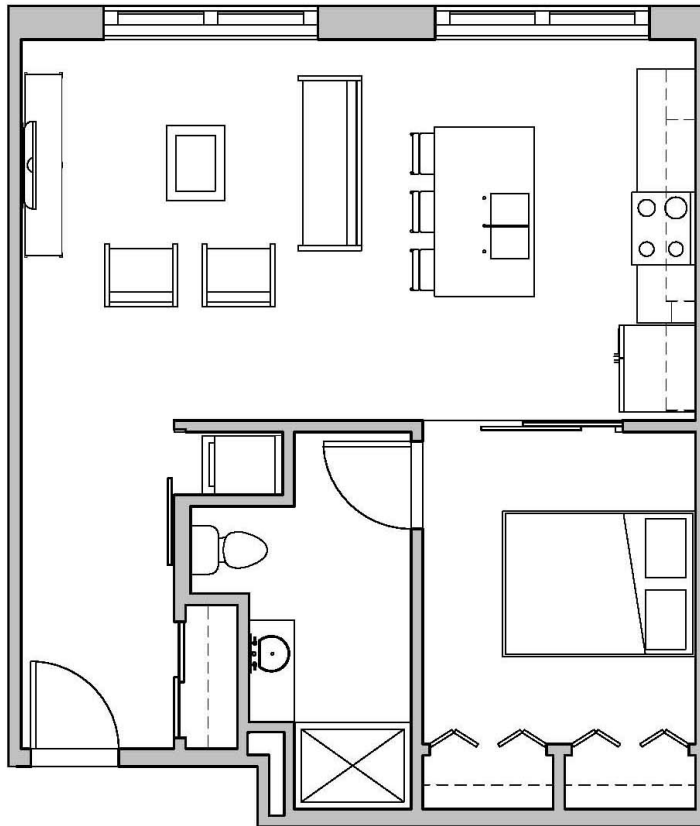

SEVEN27

ONE BEDROOM
ONE BATHROOM
639 SQUARE FEET

727 LORILLARD COURT - MADISON, WI

PRICING:

AVAILABILITY:

FEATURES:

PROFESSIONALLY MANAGED BY URBAN LAND INTERESTS

(608)661-7600 WWW.ULI.COM

The
YARDS

TOBACCO LOFTS

SEVEN27

NINE LINE

QUARTER ROW