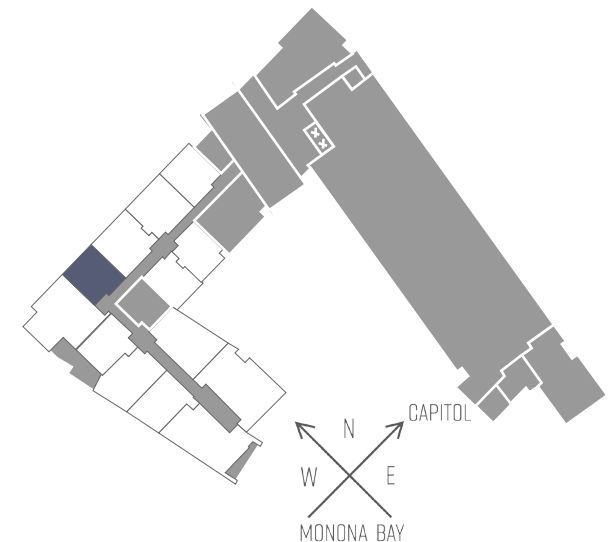

SEVEN27

ONE BEDROOM
ONE BATHROOM
639 SQUARE FEET

727 LORILLARD COURT - MADISON, WI

PRICING:

AVAILABILITY:

FEATURES:

PROFESSIONALLY MANAGED BY URBAN LAND INTERESTS

(608)661-7600 WWW.ULI.COM

The
YARDS

TOBACCO LOFTS

SEVEN27

NINE LINE

QUARTER ROW