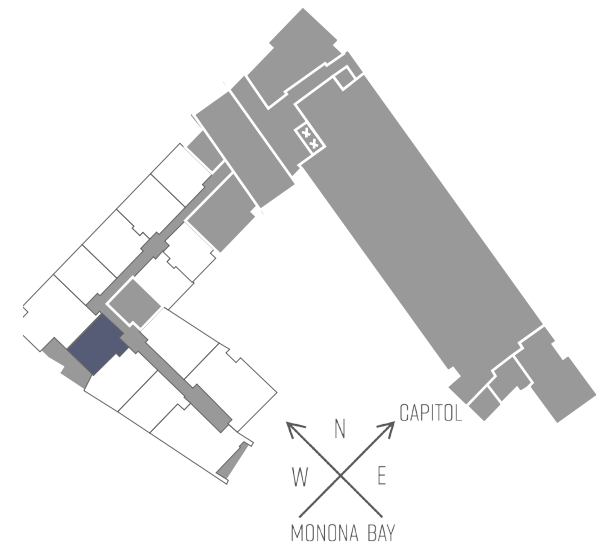

SEVEN27

727 LORILLARD COURT - MADISON, WI

ONE BEDROOM
ONE BATHROOM
608 SQUARE FEET

PRICING:

AVAILABILITY:

FEATURES:

PROFESSIONALLY MANAGED BY URBAN LAND INTERESTS

(608)661-7600 WWW.ULI.COM

The
YARDS

TOBACCO LOFTS

SEVEN27

NINE LINE

QUARTER ROW