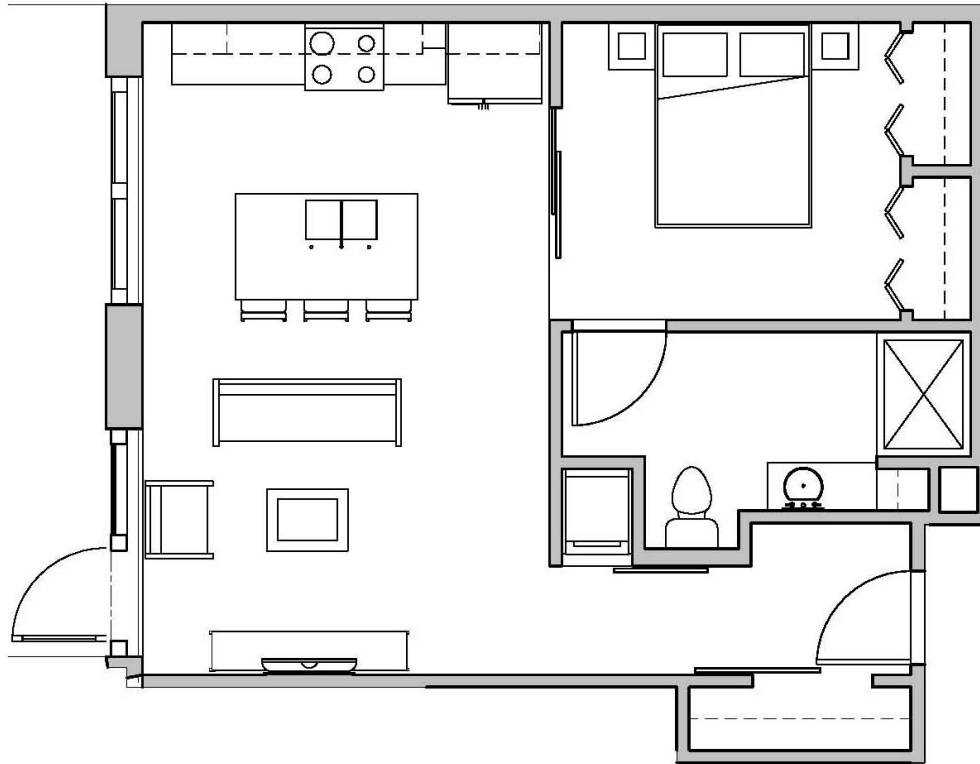

SEVEN27

727 LORILLARD COURT - MADISON, WI

ONE BEDROOM
ONE BATHROOM
608 SQUARE FEET

PRICING:

AVAILABILITY:

FEATURES:

PROFESSIONALLY MANAGED BY URBAN LAND INTERESTS

(608)661-7600 WWW.ULI.COM

The
YARDS

TOBACCO LOFTS

SEVEN27

NINE LINE

QUARTER ROW