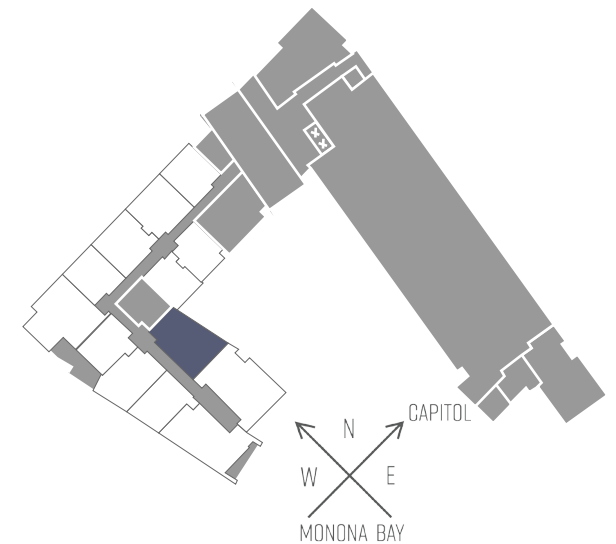

SEVEN27

727 LORILLARD COURT - MADISON, WI

ONE BEDROOM
ONE BATHROOM
881 SQUARE FEET

PRICING:

AVAILABILITY:

FEATURES:

PROFESSIONALLY MANAGED BY URBAN LAND INTERESTS

(608)661-7600 WWW.ULI.COM

The
YARDS

TOBACCO LOFTS

SEVEN27

NINE LINE

QUARTER ROW