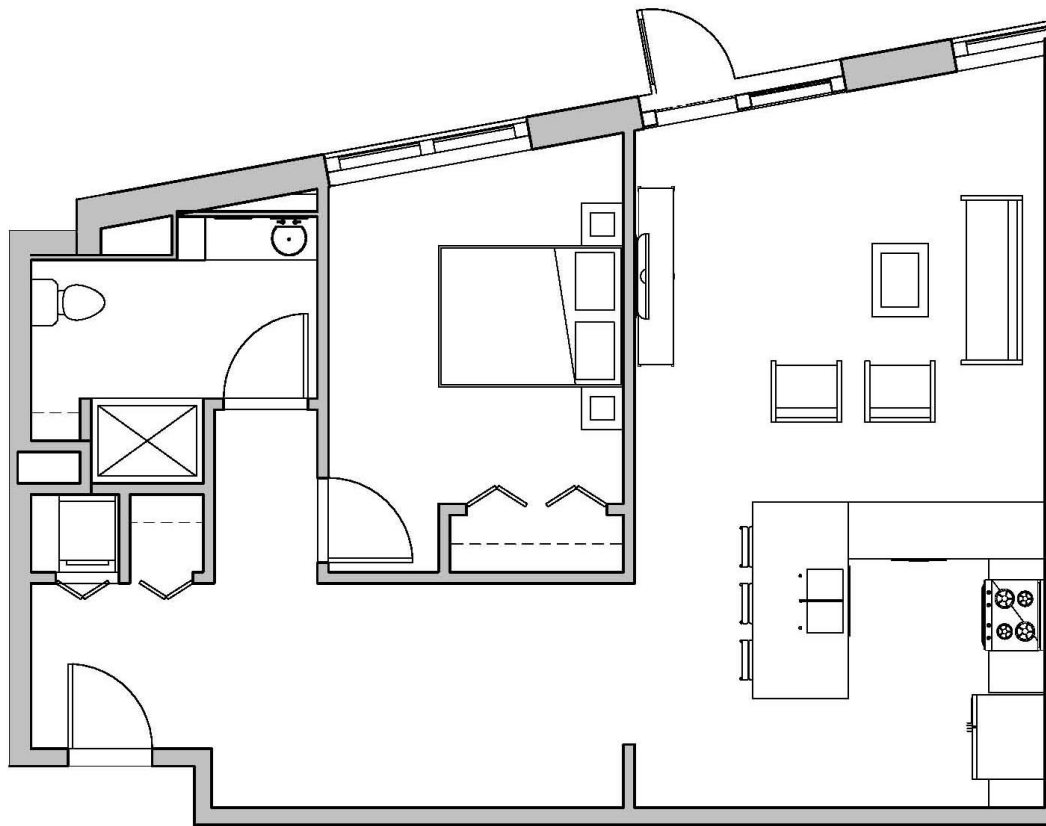

SEVEN27

727 LORILLARD COURT - MADISON, WI

ONE BEDROOM
ONE BATHROOM
881 SQUARE FEET

PRICING:

AVAILABILITY:

FEATURES:

PROFESSIONALLY MANAGED BY URBAN LAND INTERESTS

(608)661-7600 WWW.ULI.COM

The
YARDS

TOBACCO LOFTS

SEVEN27

NINE LINE

QUARTER ROW