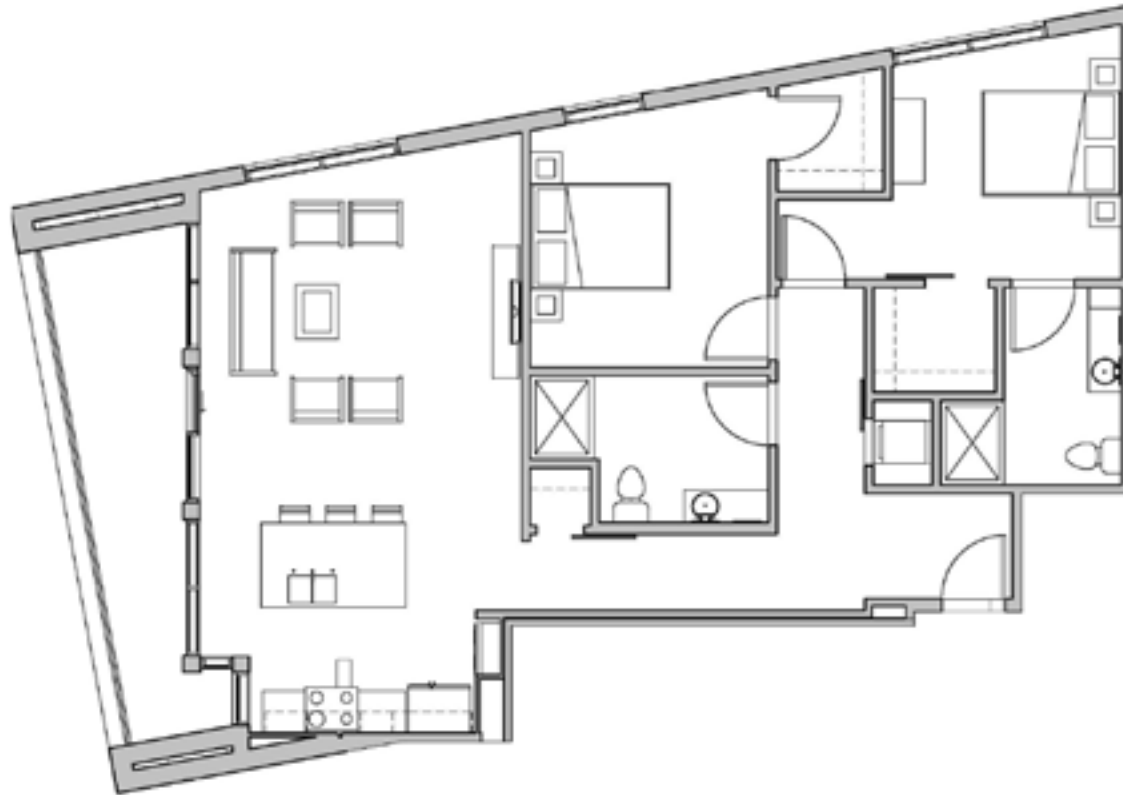

SEVEN27

727 LORILLARD COURT - MADISON, WI

TWO BEDROOM
TWO BATHROOM
1,151 SQUARE FEET

PRICING:

AVAILABILITY:

FEATURES:

PROFESSIONALLY MANAGED BY URBAN LAND INTERESTS

(608)661-7600 WWW.ULI.COM

The
YARDS

TOBACCO LOFTS

SEVEN27

NINE LINE

QUARTER ROW