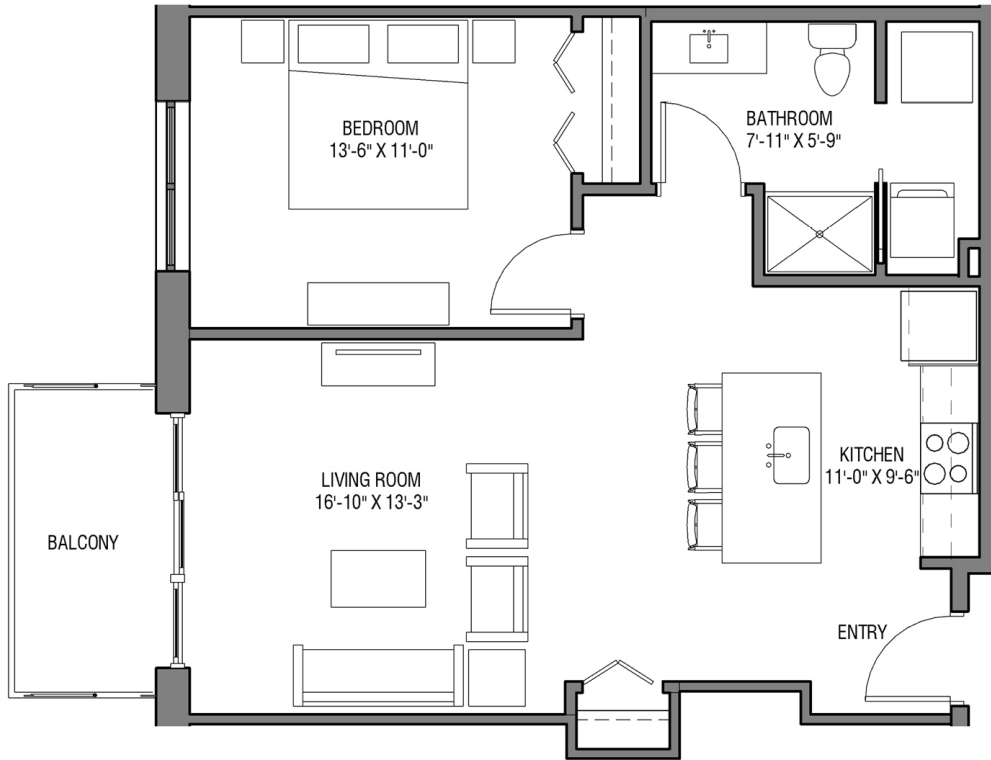

NINE LINE

633 WEST WILSON STREET - MADISON, WI

ONE BEDROOM
ONE BATHROOM
678

PRICING:

AVAILABILITY:

FEATURES:

PROFESSIONALLY MANAGED BY URBAN LAND INTERESTS

(608)661-7600 WWW.ULI.COM