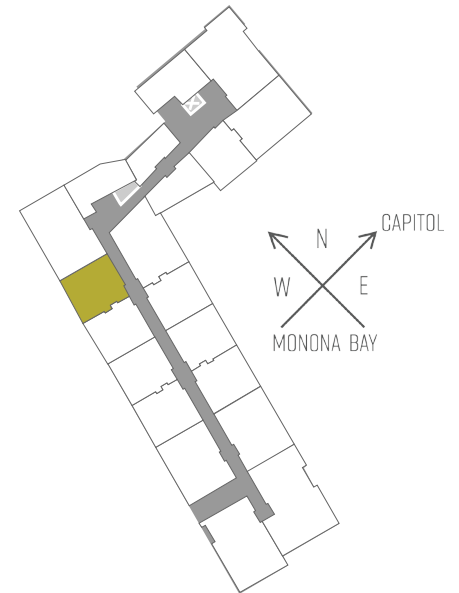

NINE LINE

633 WEST WILSON STREET - MADISON, WI

ONE BEDROOM
ONE BATHROOM
678

PRICING:

AVAILABILITY:

FEATURES:

PROFESSIONALLY MANAGED BY URBAN LAND INTERESTS

(608)661-7600 WWW.ULI.COM