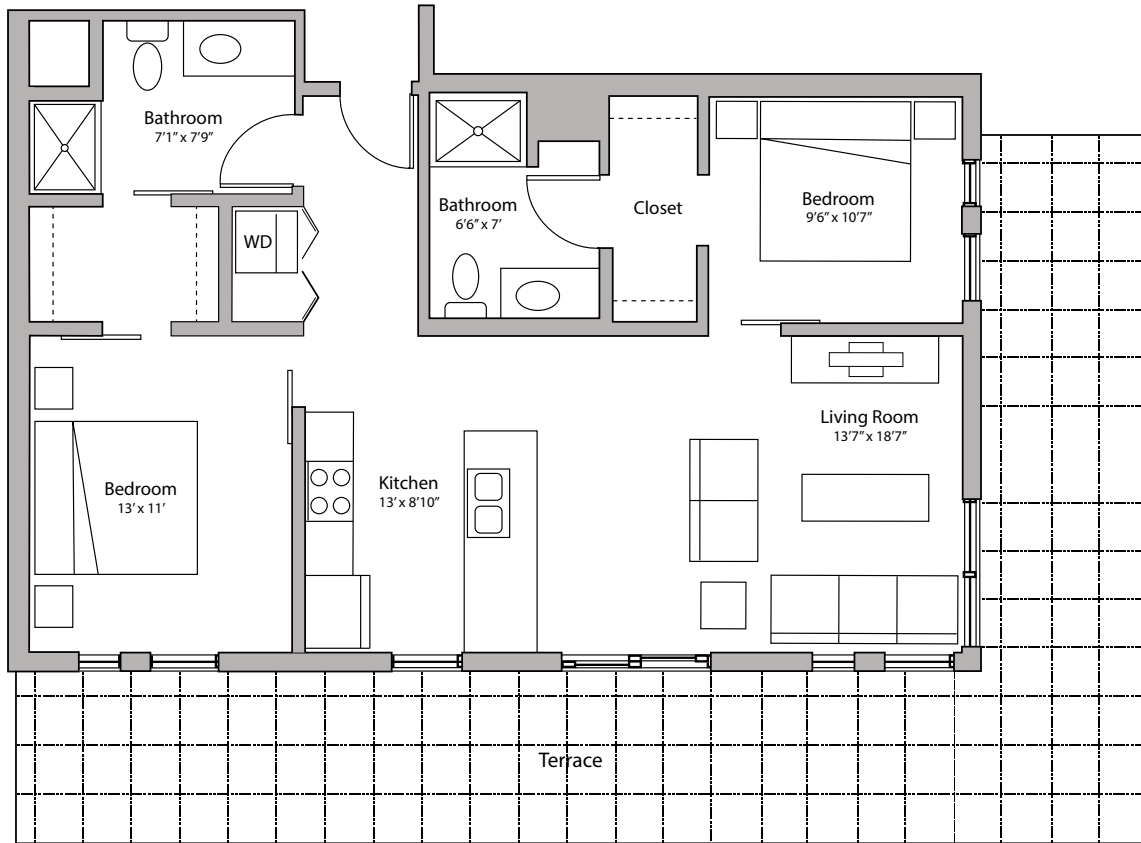

CAPITOL

APARTMENTS

**TWO BEDROOM
TWO BATHROOM
956 SQUARE FEET**

123 EAST MIFFLIN STREET - MADISON, WI

PRICING:

AVAILABILITY:

FEATURES:

PROFESSIONALLY MANAGED BY URBAN LAND INTERESTS