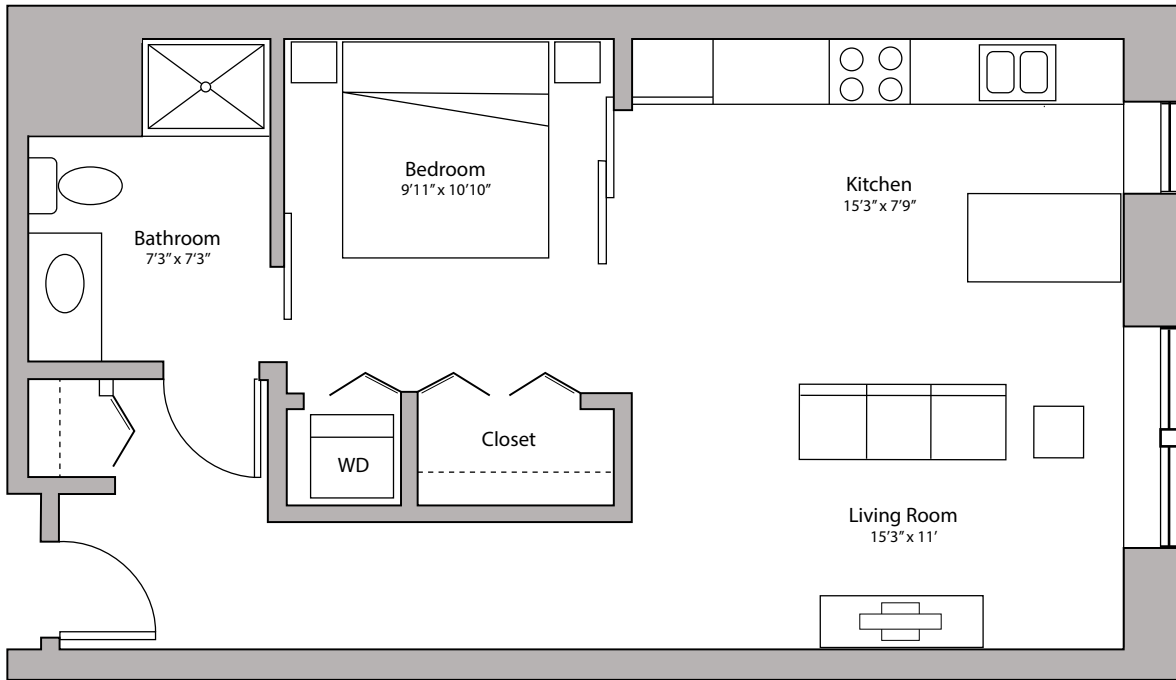

# CAPITOL

APARTMENTS

ONE BEDROOM  
ONE BATHROOM  
657 SQUARE FEET

123 EAST MIFFLIN STREET - MADISON, WI

PRICING:

AVAILABILITY:

FEATURES:

PROFESSIONALLY MANAGED BY URBAN LAND INTERESTS