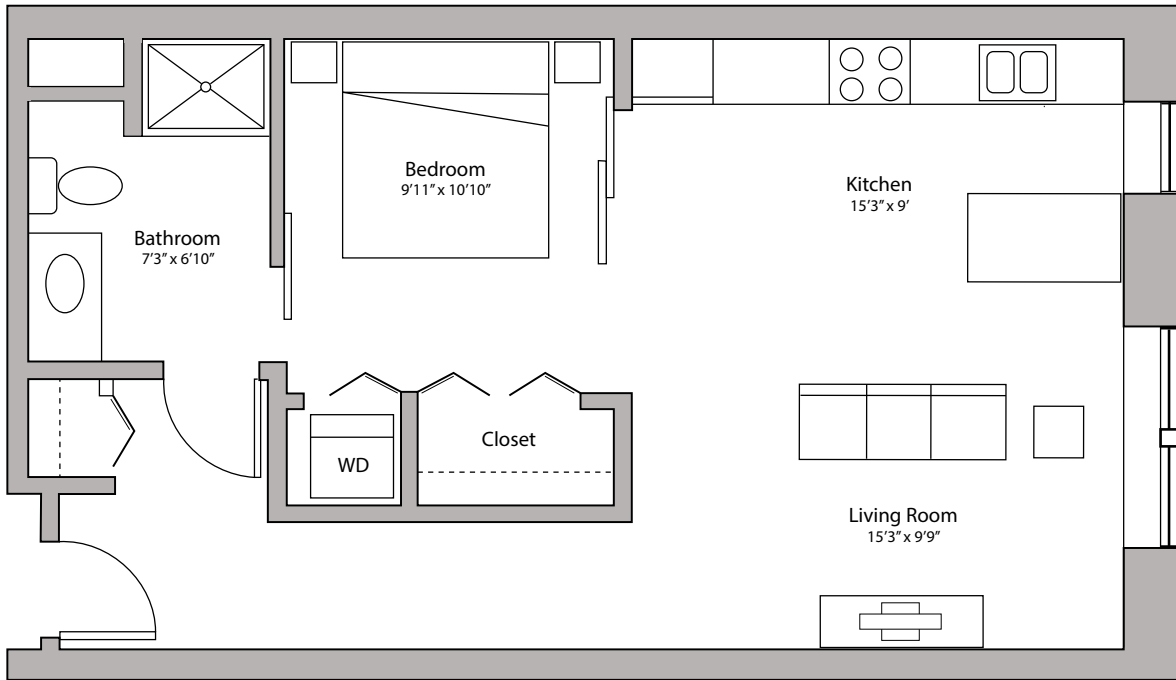

# CAPITOL

APARTMENTS

ONE BEDROOM  
ONE BATHROOM  
668 SQUARE FEET

123 EAST MIFFLIN STREET - MADISON, WI

PRICING:

AVAILABILITY:

FEATURES:

PROFESSIONALLY MANAGED BY URBAN LAND INTERESTS