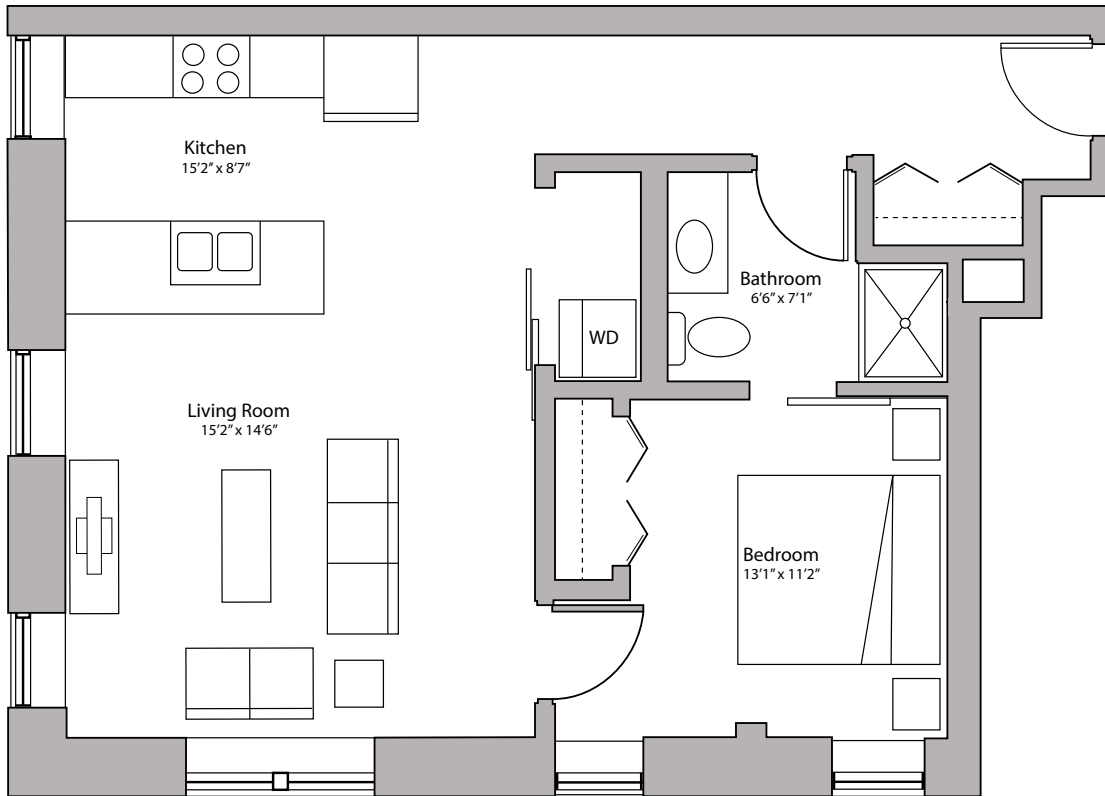

CAPITOL

APARTMENTS

ONE BEDROOM
ONE BATHROOM
733 SQUARE FEET

123 EAST MIFFLIN STREET - MADISON, WI

PRICING:

AVAILABILITY:

FEATURES:

PROFESSIONALLY MANAGED BY URBAN LAND INTERESTS