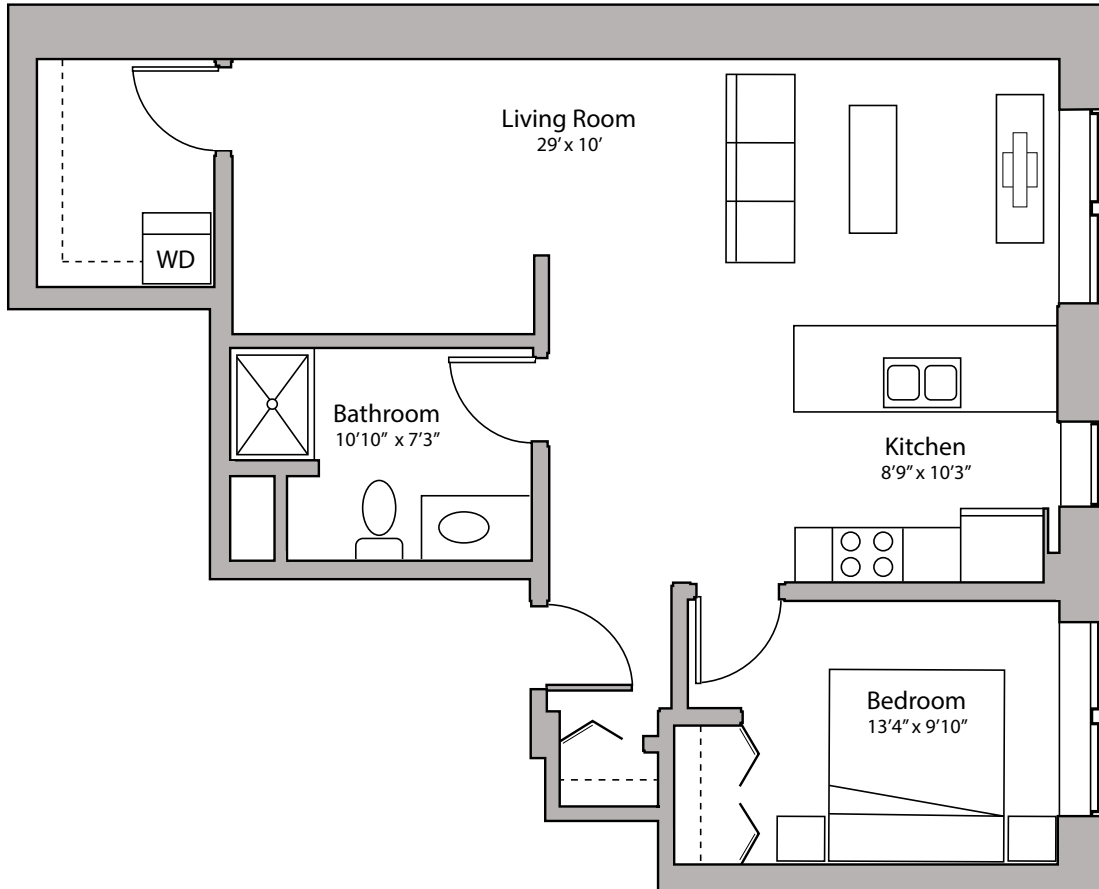

CAPITOL

APARTMENTS

ONE+ BEDROOM
ONE BATHROOM
797 SQUARE FEET

123 EAST MIFFLIN STREET - MADISON, WI

PRICING:

AVAILABILITY:

FEATURES:

PROFESSIONALLY MANAGED BY URBAN LAND INTERESTS