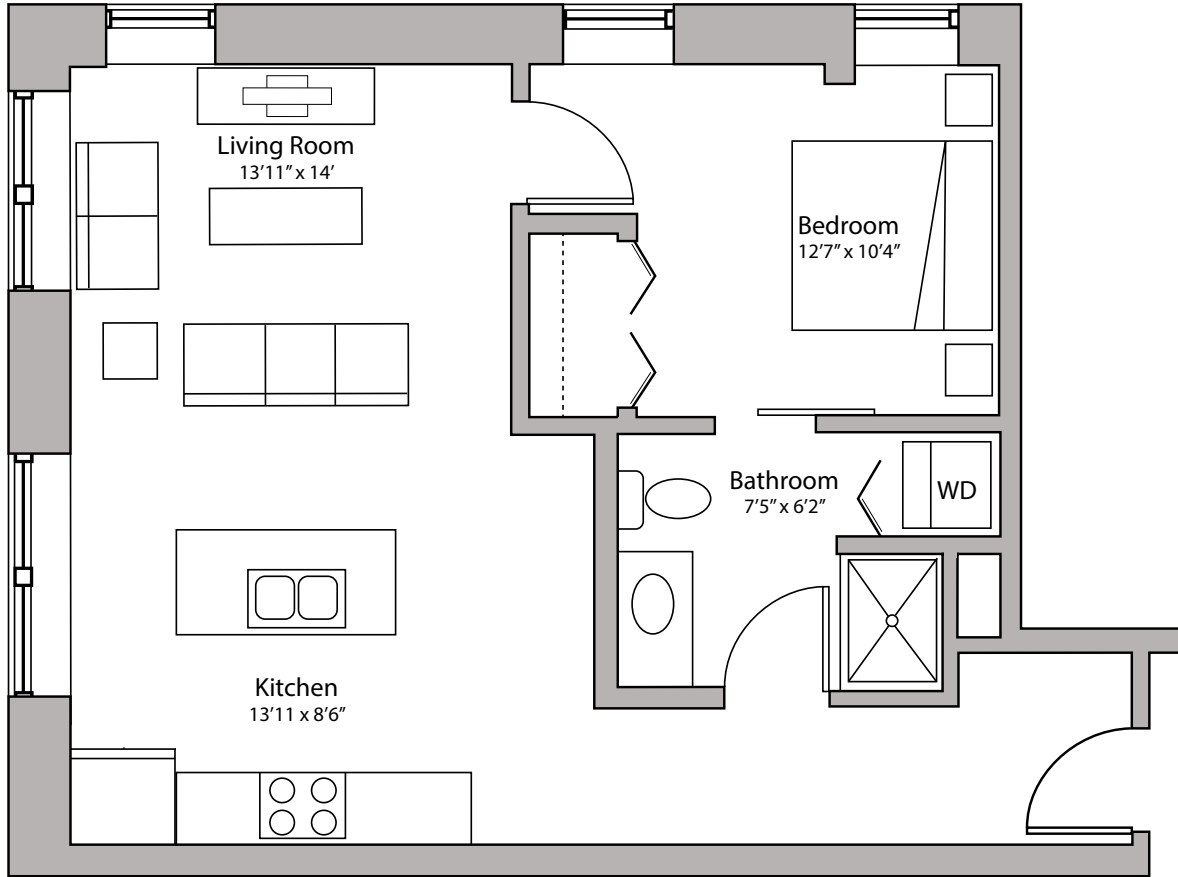

CAPITOL

APARTMENTS

ONE BEDROOM
ONE BATHROOM
657 SQUARE FEET

123 EAST MIFFLIN STREET - MADISON, WI

PRICING:

AVAILABILITY:

FEATURES:

PROFESSIONALLY MANAGED BY URBAN LAND INTERESTS