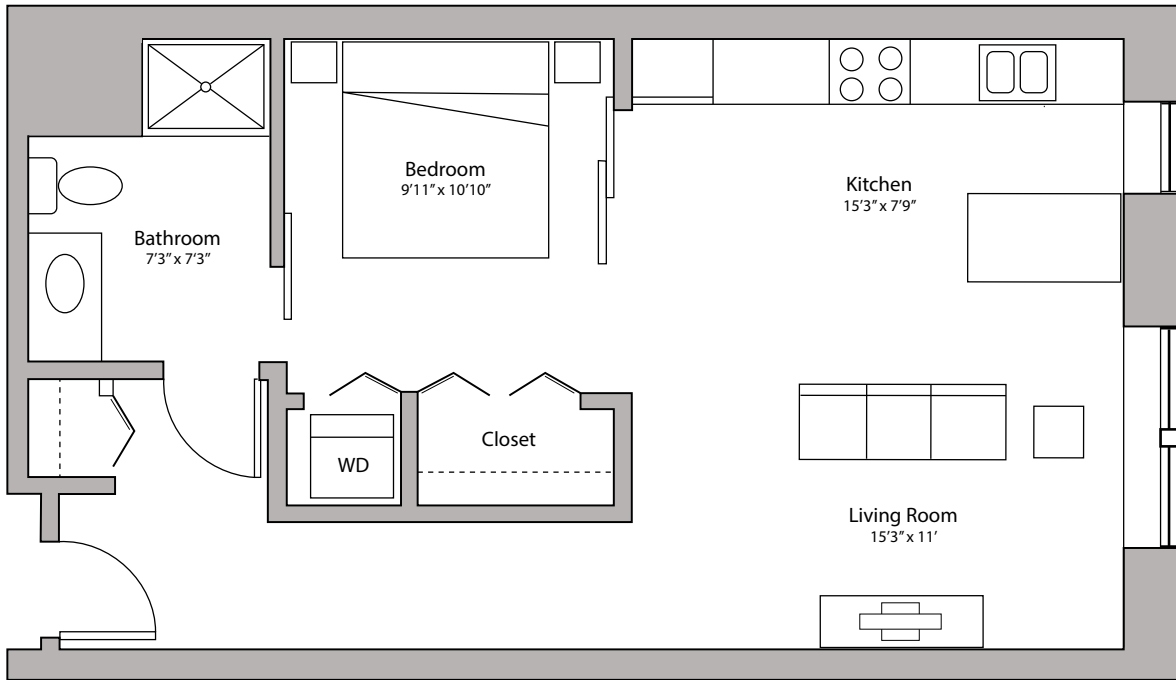

CAPITOL

APARTMENTS

ONE BEDROOM
ONE BATHROOM
657 SQUARE FEET

123 EAST MIFFLIN STREET - MADISON, WI

PRICING:

AVAILABILITY:

FEATURES:

PROFESSIONALLY MANAGED BY URBAN LAND INTERESTS