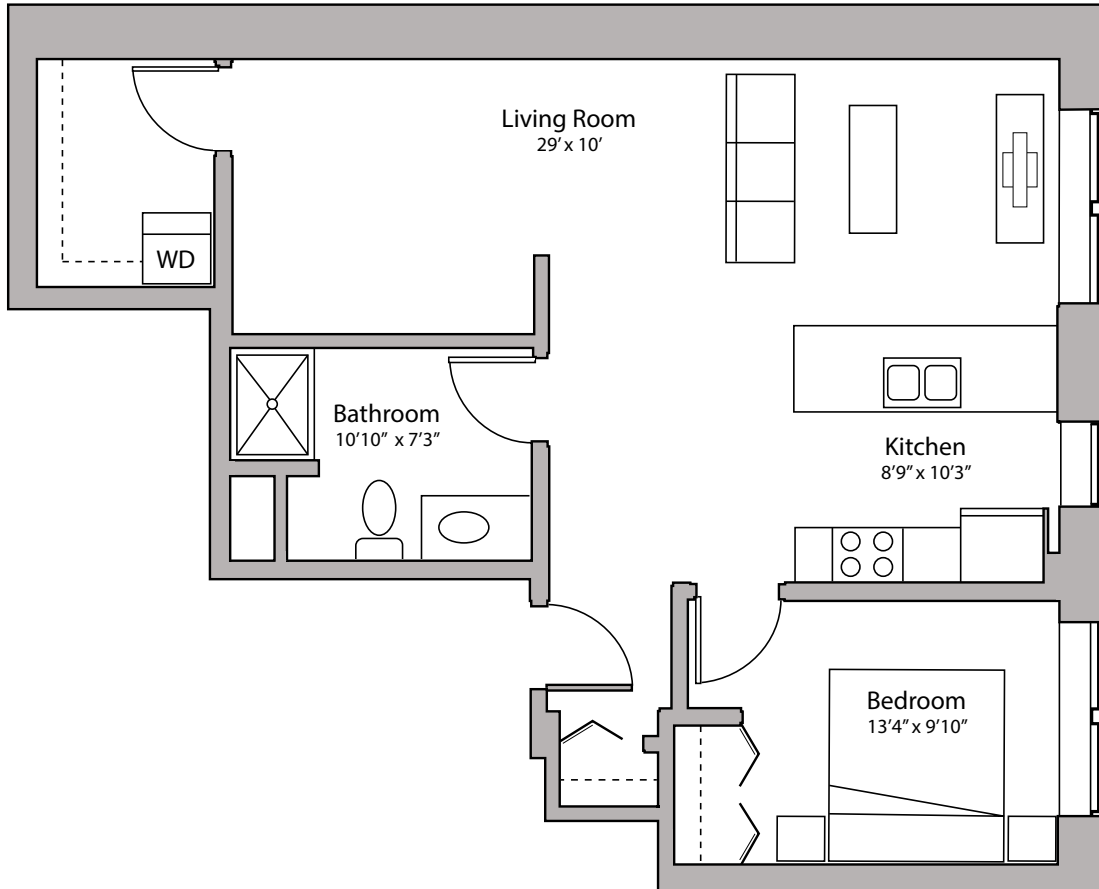

# CAPITOL

APARTMENTS

ONE+ BEDROOM  
ONE BATHROOM  
797 SQUARE FEET

123 EAST MIFFLIN STREET - MADISON, WI

PRICING:

AVAILABILITY:

FEATURES:

PROFESSIONALLY MANAGED BY URBAN LAND INTERESTS