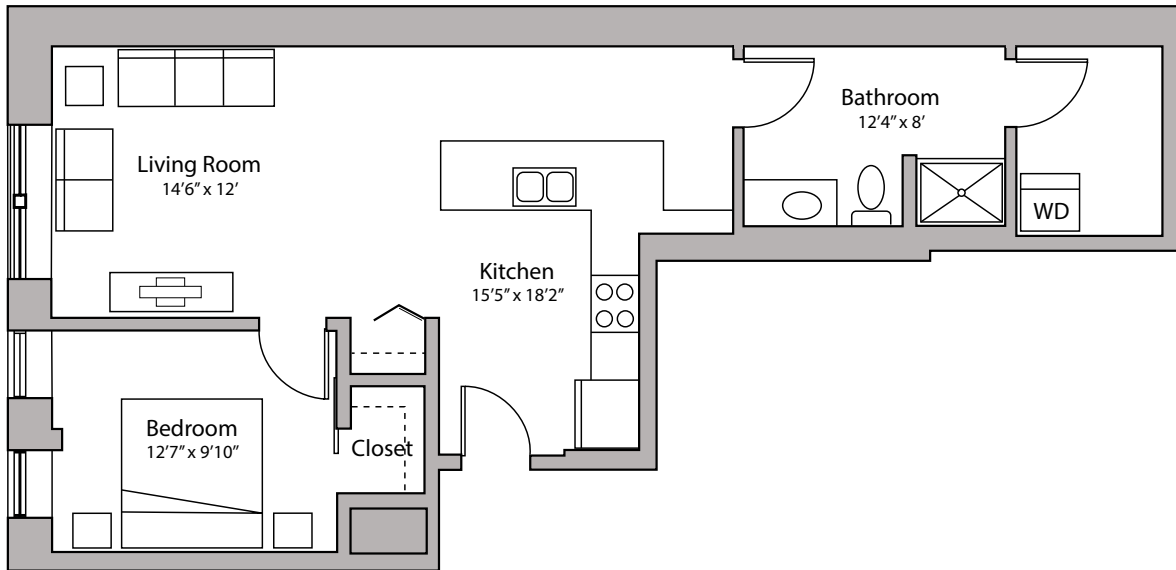

CAPITOL

APARTMENTS

ONE BEDROOM
ONE BATHROOM
760 SQUARE FEET

123 EAST MIFFLIN STREET - MADISON, WI

PRICING:

AVAILABILITY:

FEATURES:

PROFESSIONALLY MANAGED BY URBAN LAND INTERESTS