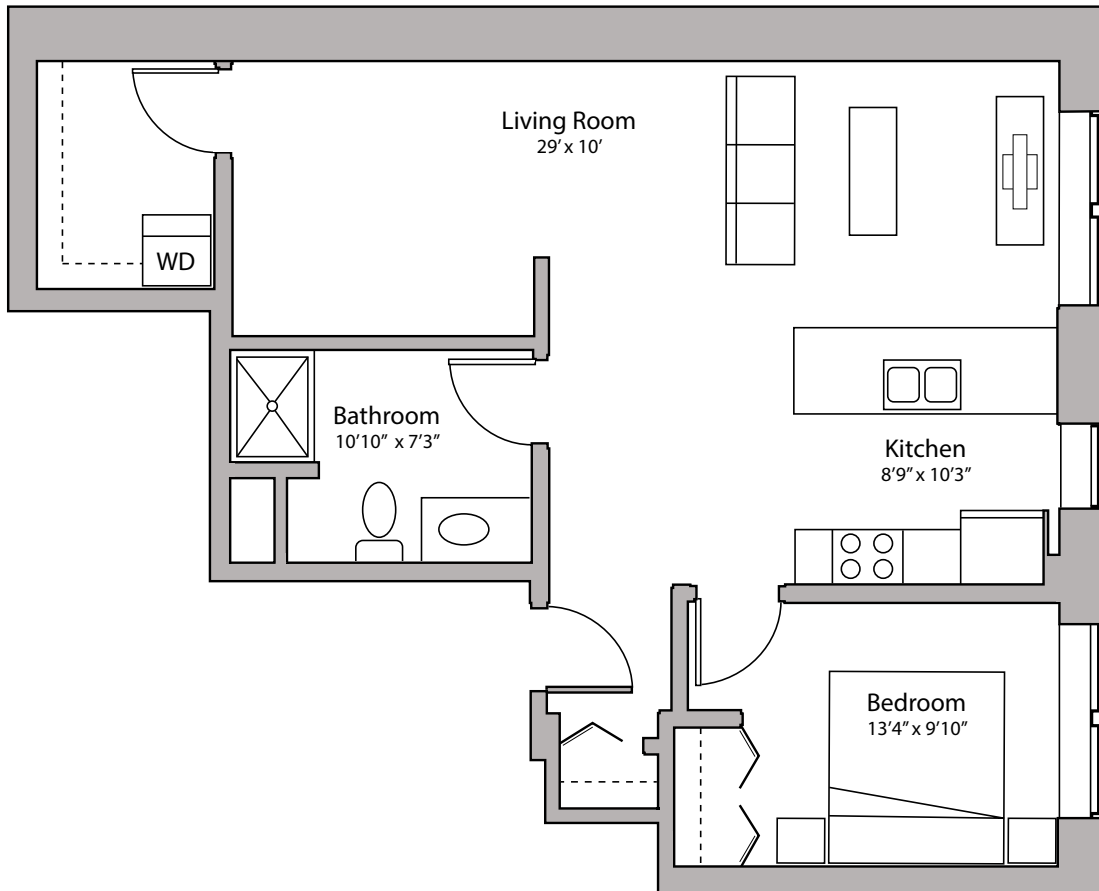

CAPITOL

APARTMENTS

ONE+ BEDROOM
ONE BATHROOM
797 SQUARE FEET

123 EAST MIFFLIN STREET - MADISON, WI

PRICING:

AVAILABILITY:

FEATURES:

PROFESSIONALLY MANAGED BY URBAN LAND INTERESTS