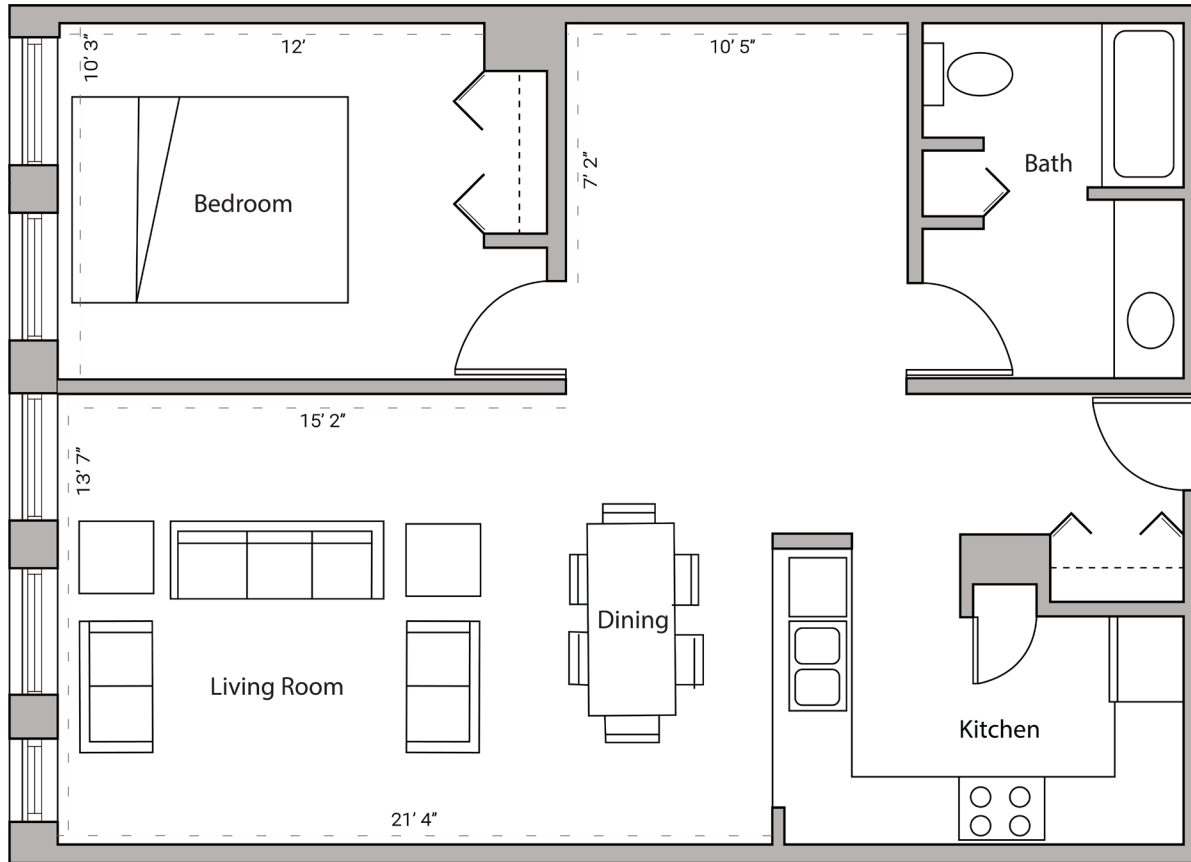

LINCOLN SCHOOL A P A R T M E N T S

ONE BEDROOM
ONE BATHROOM
850 SQUARE FEET

720 EAST GORHAM STREET - MADISON, WI

PRICING:

AVAILABILITY:

FEATURES:

PROFESSIONALLY MANAGED BY URBAN LAND INTEREST (608) 661-7600 WWW.ULI.COM