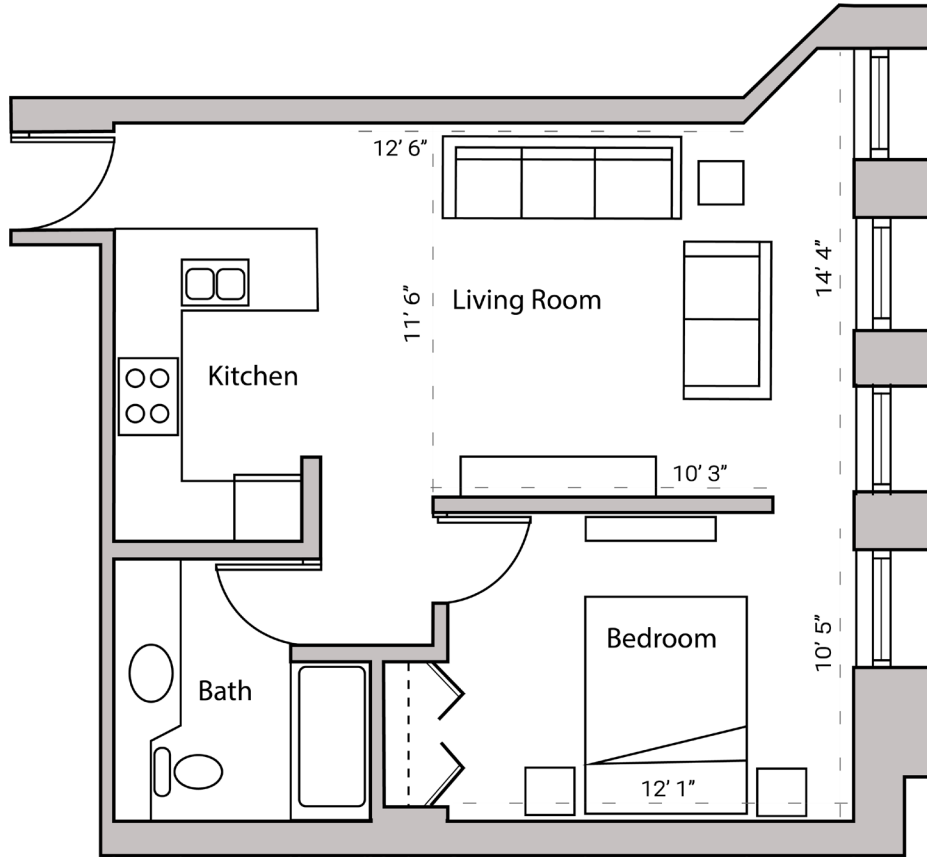

LINCOLN SCHOOL A P A R T M E N T S

**ONE BEDROOM
ONE BATHROOM
605 SQUARE FEET**

720 EAST GORHAM STREET - MADISON, WI

PRICING:

AVAILABILITY:

FEATURES:

PROFESSIONALLY MANAGED BY URBAN LAND INTEREST (608) 661-7600 WWW.ULI.COM