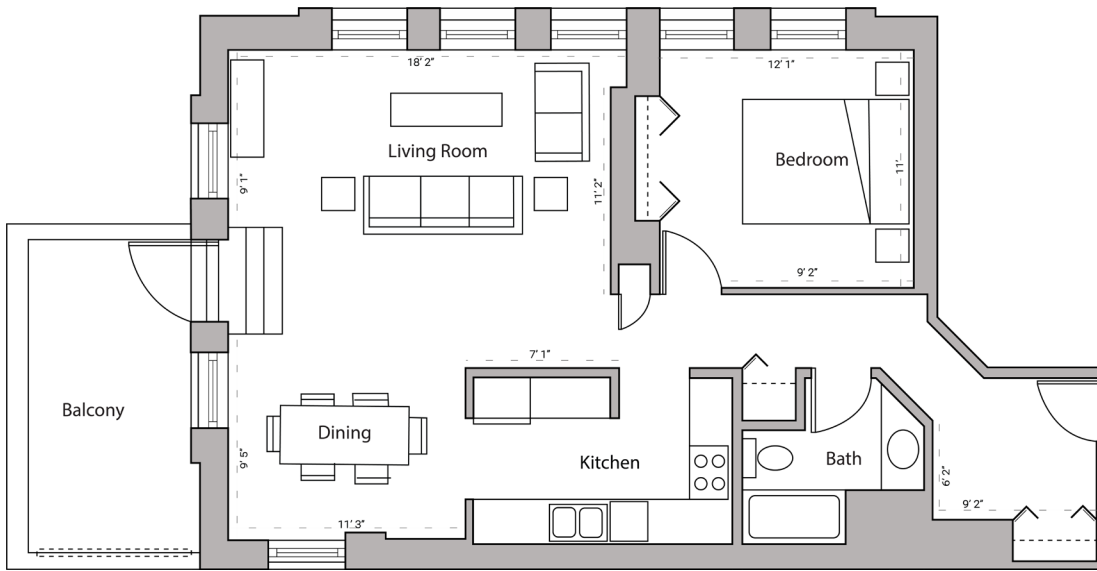

LINCOLN SCHOOL A P A R T M E N T S

**ONE BEDROOM
ONE BATHROOM
880 SQUARE FEET**

720 EAST GORHAM STREET - MADISON, WI

PRICING:

AVAILABILITY:

FEATURES:

PROFESSIONALLY MANAGED BY URBAN LAND INTEREST (608) 661-7600 WWW.ULI.COM