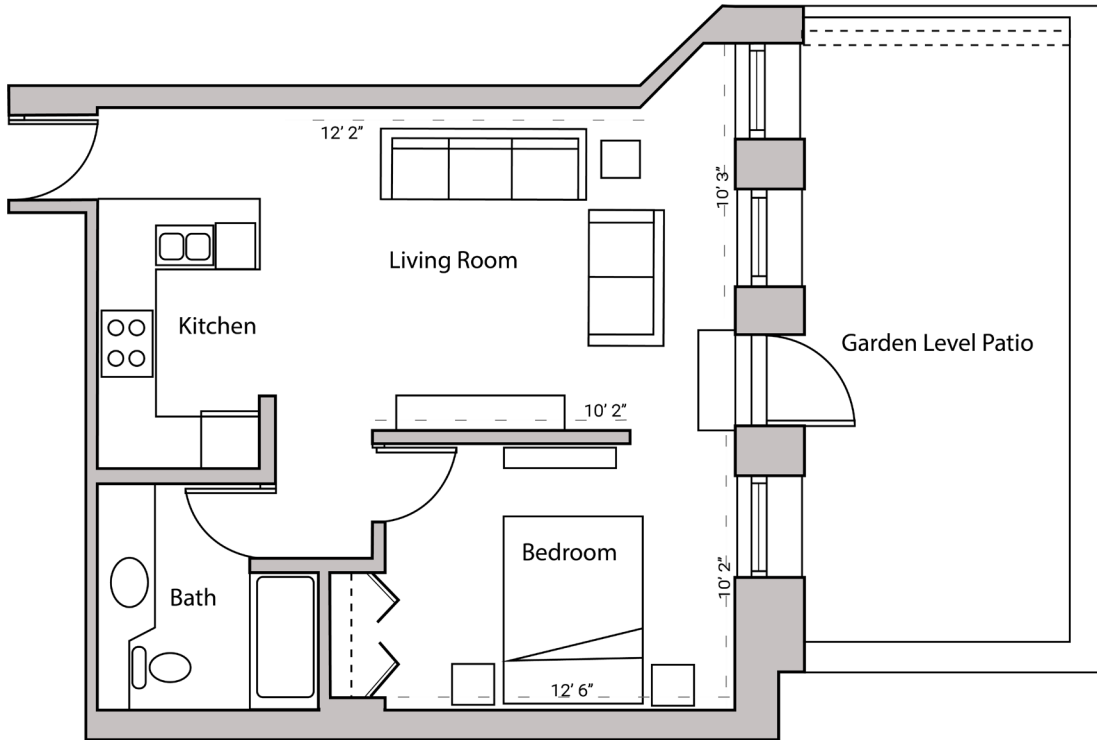

LINCOLN SCHOOL

A P A R T M E N T S

**ONE BEDROOM
ONE BATHROOM
605 SQUARE FEET**

720 EAST GORHAM STREET - MADISON, WI

PRICING:

AVAILABILITY:

FEATURES:

PROFESSIONALLY MANAGED BY URBAN LAND INTEREST (608) 661-7600 WWW.ULI.COM