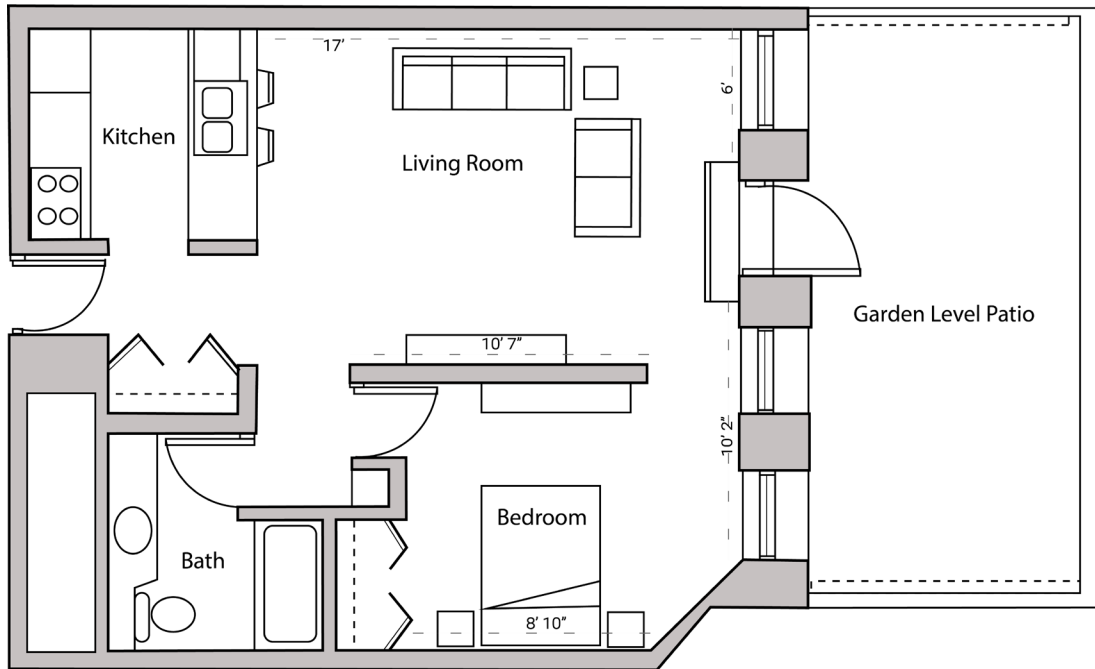

# LINCOLN SCHOOL

A P A R T M E N T S

**ONE BEDROOM  
ONE BATHROOM  
605 SQUARE FEET**

720 EAST GORHAM STREET - MADISON, WI

PRICING:

AVAILABILITY:

FEATURES:

PROFESSIONALLY MANAGED BY URBAN LAND INTEREST (608) 661-7600 WWW.ULI.COM