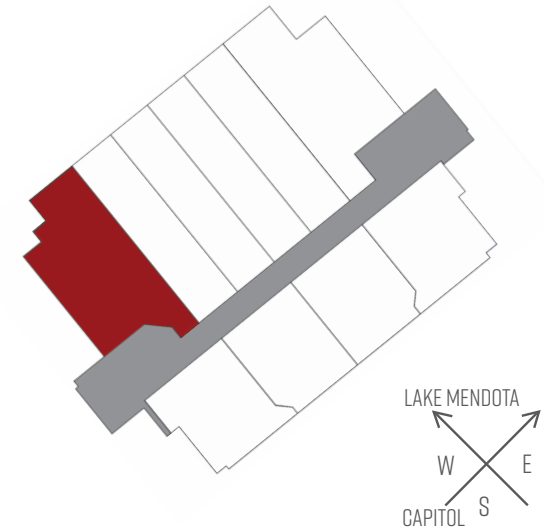

LINCOLN SCHOOL

A P A R T M E N T S

**TWO BEDROOM
ONE BATHROOM
982 SQUARE FEET**

720 EAST GORHAM STREET - MADISON, WI

PRICING:

AVAILABILITY:

FEATURES:

PROFESSIONALLY MANAGED BY URBAN LAND INTEREST (608) 661-7600 WWW.ULI.COM