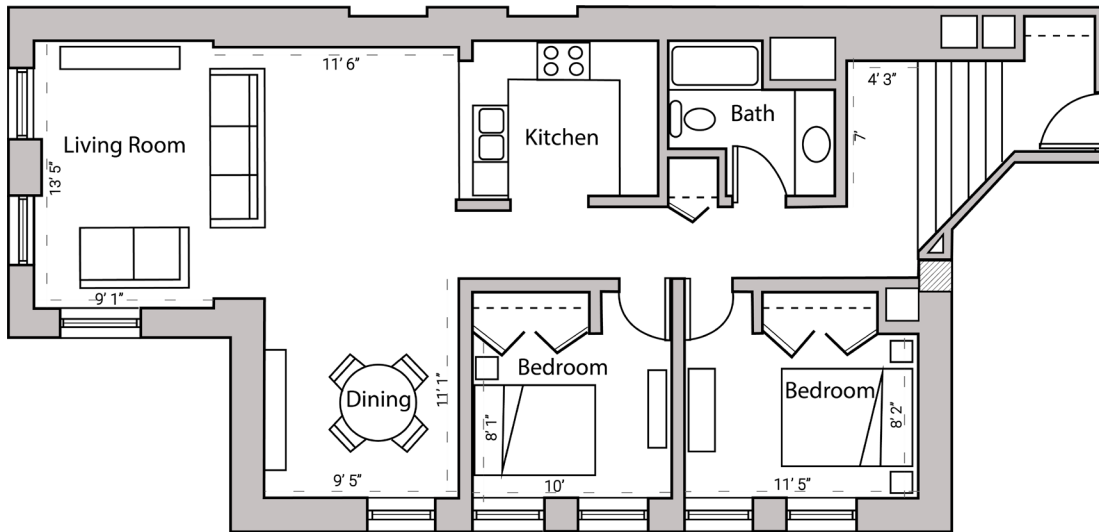

LINCOLN SCHOOL

A P A R T M E N T S

**TWO BEDROOM
ONE BATHROOM
982 SQUARE FEET**

720 EAST GORHAM STREET - MADISON, WI

PRICING:

AVAILABILITY:

FEATURES:

PROFESSIONALLY MANAGED BY URBAN LAND INTEREST (608) 661-7600 WWW.ULI.COM