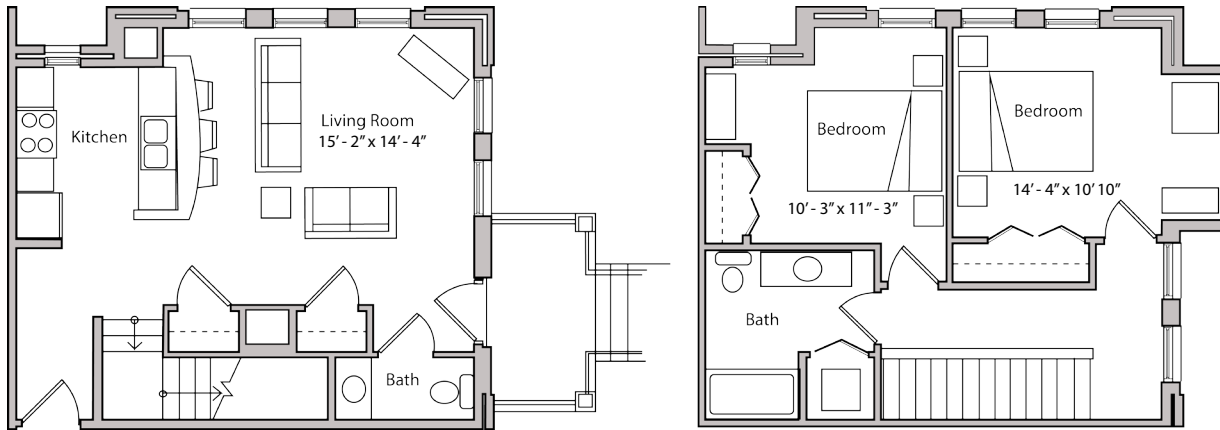

THE DEPOT

APARTMENTS

18 & 26 S. BEDFORD STREET - MADISON, WI

**TWO BEDROOM
ONE & A HALF BATHROOM
1,098 SQUARE FEET**

PRICING:

AVAILABILITY:

FEATURES:

PROFESSIONALLY MANAGED BY URBAN LAND INTERESTS