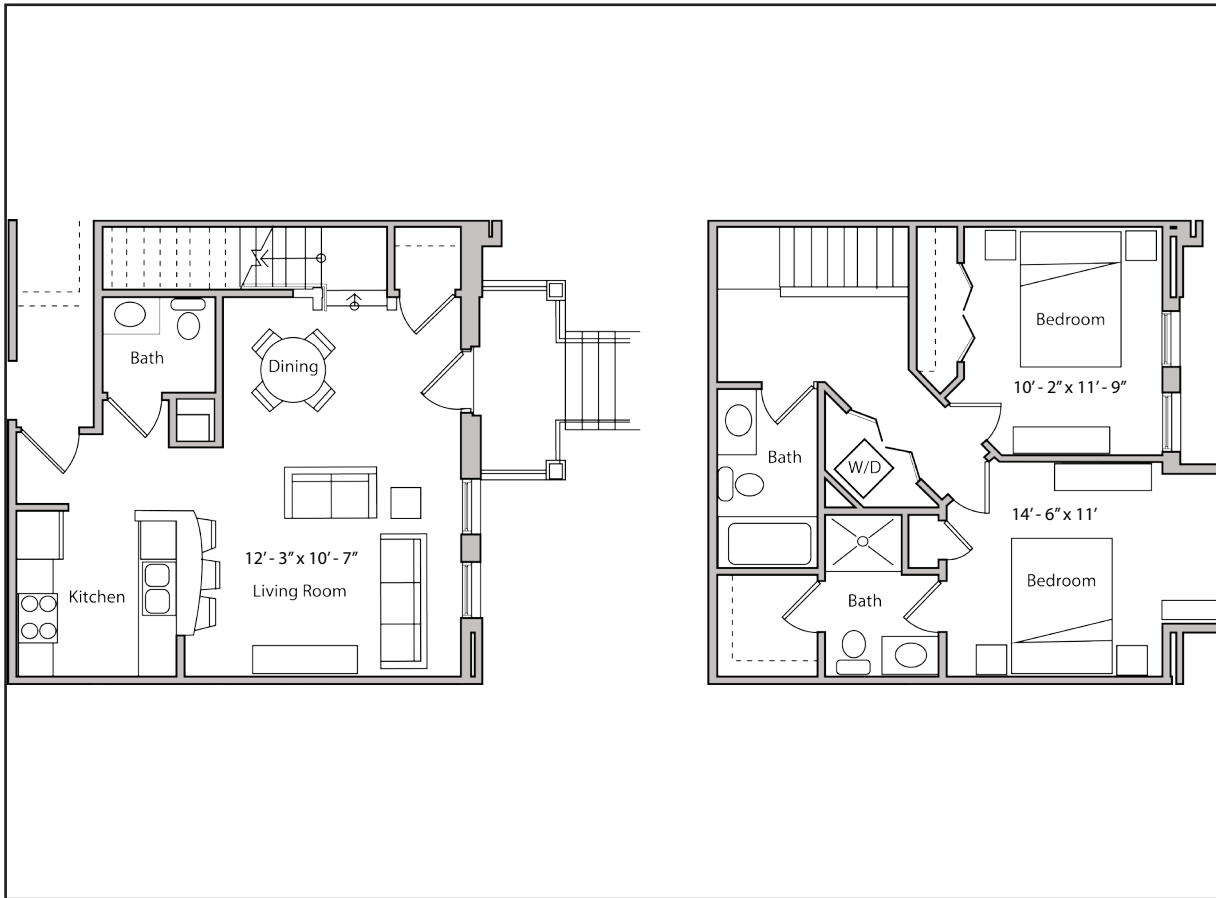

THE DEPOT

APARTMENTS

18 & 26 S. BEDFORD STREET - MADISON, WI

**TWO BEDROOM
TWO & A HALF BATHROOM
1,118 SQUARE FEET**

PRICING:

AVAILABILITY:

FEATURES:

PROFESSIONALLY MANAGED BY URBAN LAND INTERESTS