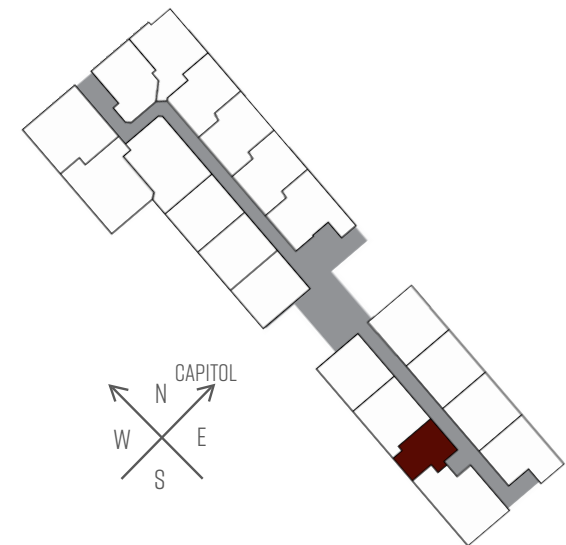

THE DEPOT

APARTMENTS

18 & 26 S. BEDFORD STREET - MADISON, WI

**STUDIO
ONE BATHROOM
452 SQUARE FEET**

PRICING:

AVAILABILITY:

FEATURES:

PROFESSIONALLY MANAGED BY URBAN LAND INTERESTS