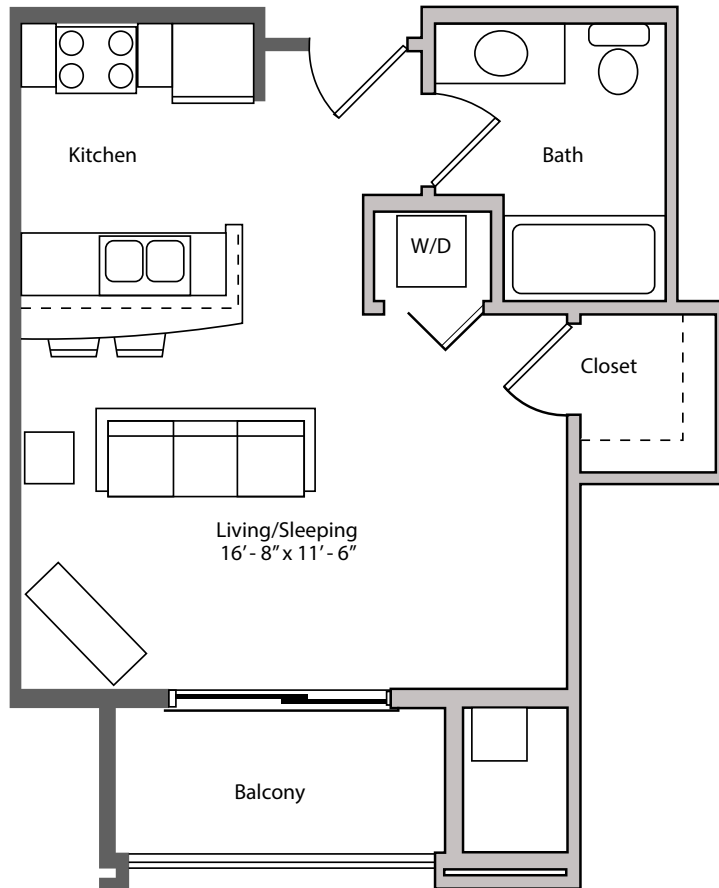

THE DEPOT

APARTMENTS

18 & 26 S. BEDFORD STREET - MADISON, WI

**STUDIO
ONE BATHROOM
452 SQUARE FEET**

PRICING:

AVAILABILITY:

FEATURES:

PROFESSIONALLY MANAGED BY URBAN LAND INTERESTS