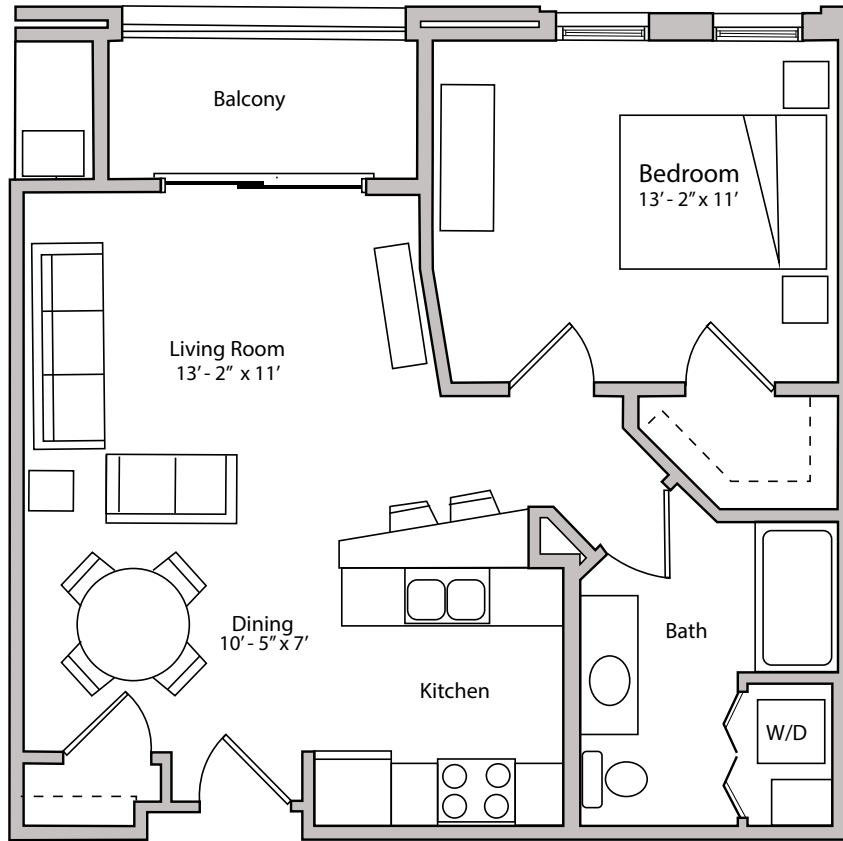

THE DEPOT

APARTMENTS

18 & 26 S. BEDFORD STREET - MADISON, WI

**ONE BEDROOM
ONE BATHROOM
685 SQUARE FEET**

PRICING:

AVAILABILITY:

FEATURES:

PROFESSIONALLY MANAGED BY URBAN LAND INTERESTS