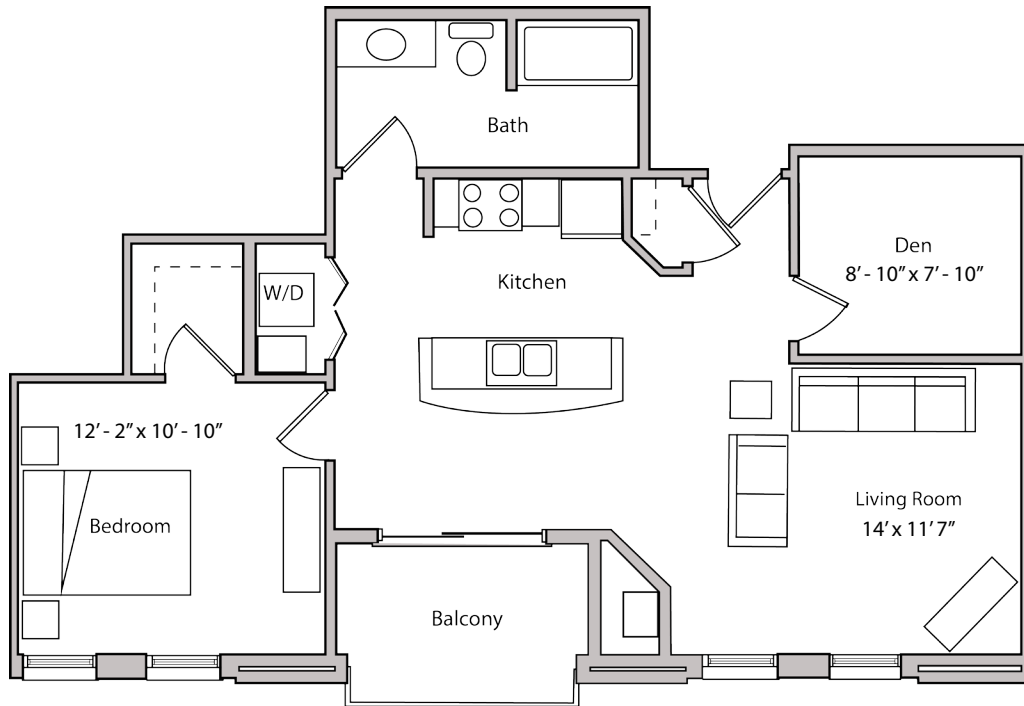

THE DEPOT

APARTMENTS

18 & 26 S. BEDFORD STREET - MADISON, WI

**ONE BEDROOM + DEN
ONE BATHROOM
839 SQUARE FEET**

PRICING:

AVAILABILITY:

FEATURES:

PROFESSIONALLY MANAGED BY URBAN LAND INTERESTS