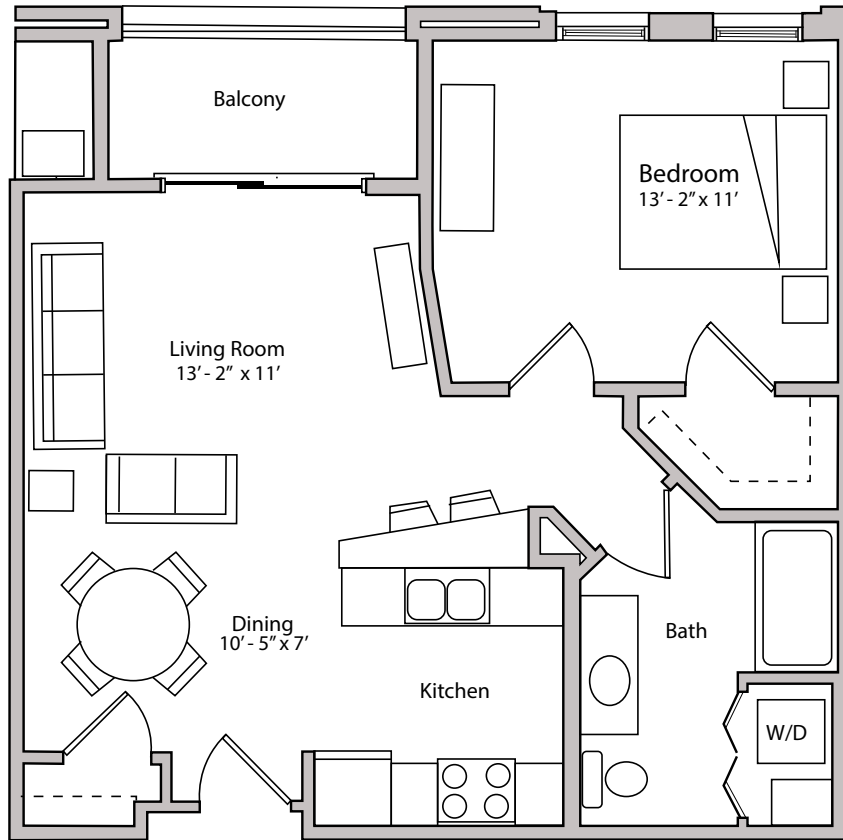

THE DEPOT

APARTMENTS

18 & 26 S. BEDFORD STREET - MADISON, WI

**ONE BEDROOM
ONE BATHROOM
685 SQUARE FEET**

PRICING:

AVAILABILITY:

FEATURES:

PROFESSIONALLY MANAGED BY URBAN LAND INTERESTS