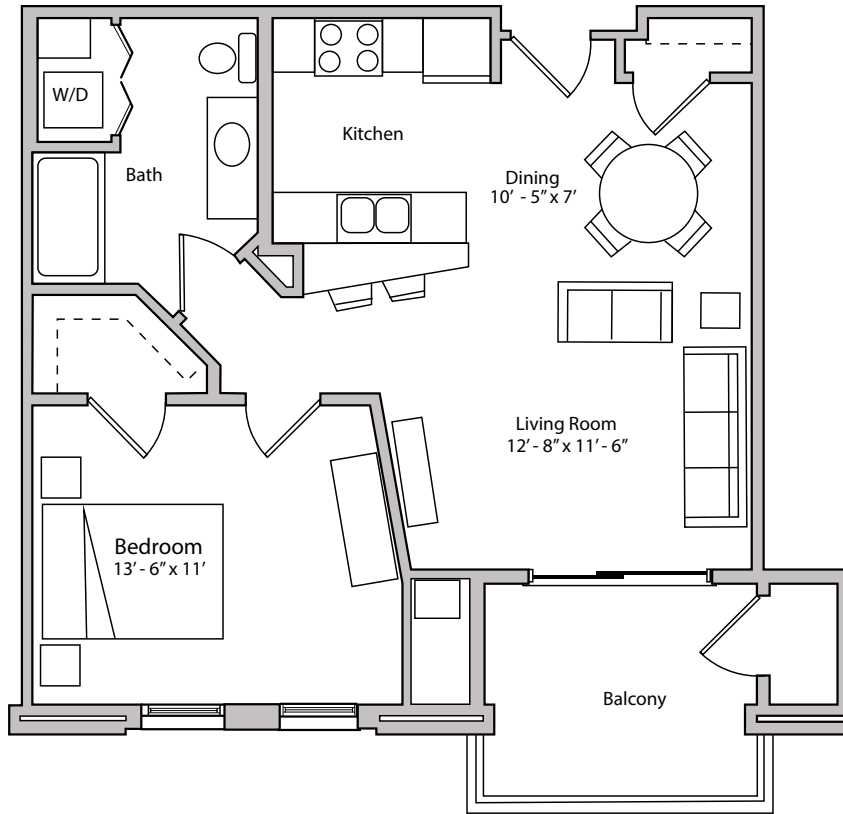

THE DEPOT

APARTMENTS

18 & 26 S. BEDFORD STREET - MADISON, WI

**ONE BEDROOM
ONE BATHROOM
703 SQUARE FEET**

PRICING:

AVAILABILITY:

FEATURES:

PROFESSIONALLY MANAGED BY URBAN LAND INTERESTS