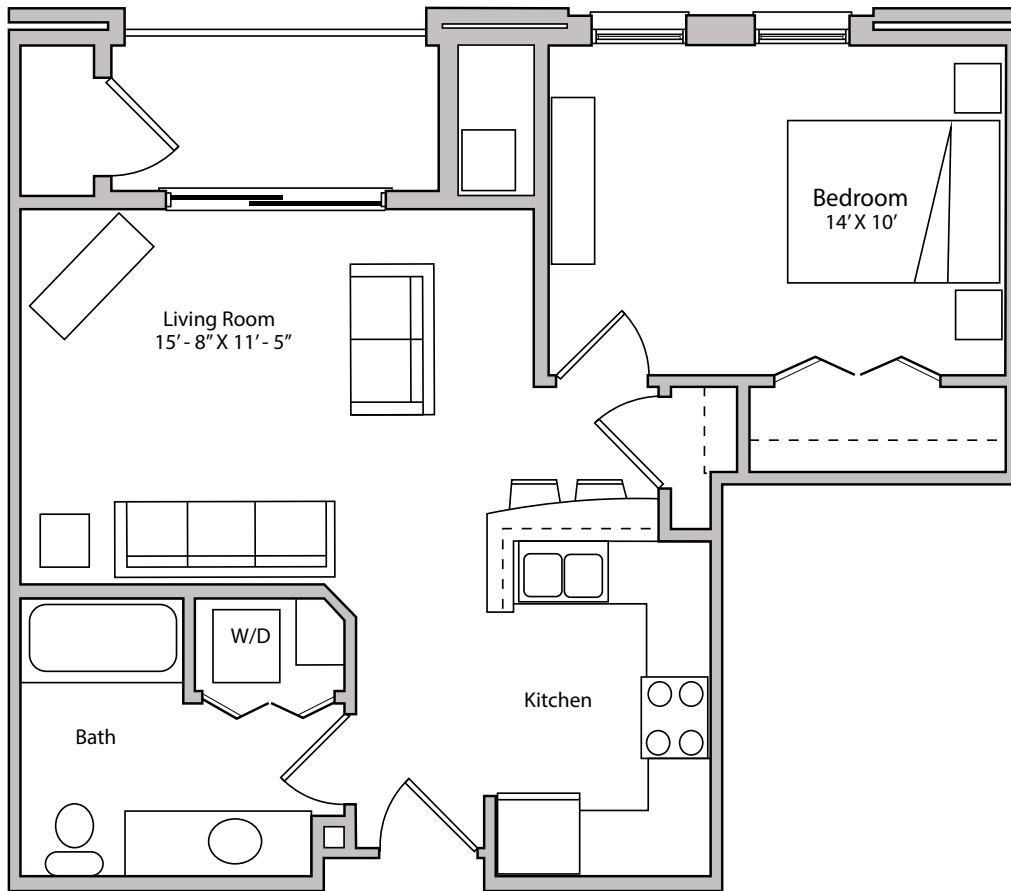

THE DEPOT

APARTMENTS

18 & 26 S. BEDFORD STREET - MADISON, WI

**ONE BEDROOM
ONE BATHROOM
665 SQUARE FEET**

PRICING:

AVAILABILITY:

FEATURES:

PROFESSIONALLY MANAGED BY URBAN LAND INTERESTS