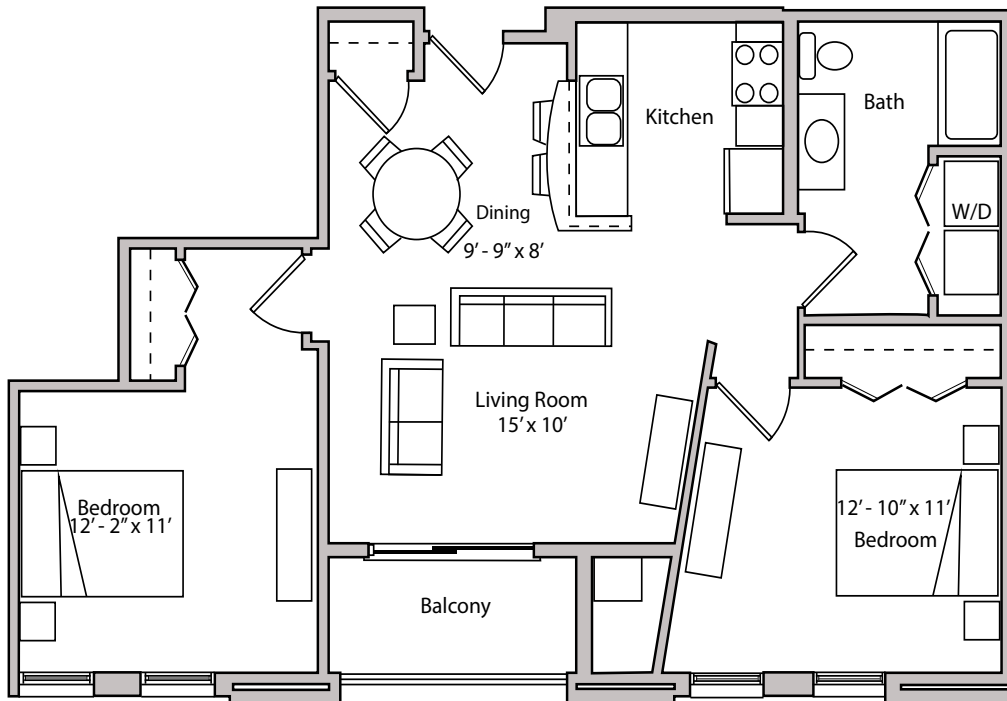

THE DEPOT

APARTMENTS

18 & 26 S. BEDFORD STREET - MADISON, WI

**TWO BEDROOM
ONE BATHROOM
902 SQUARE FEET**

PRICING:

AVAILABILITY:

FEATURES:

PROFESSIONALLY MANAGED BY URBAN LAND INTERESTS