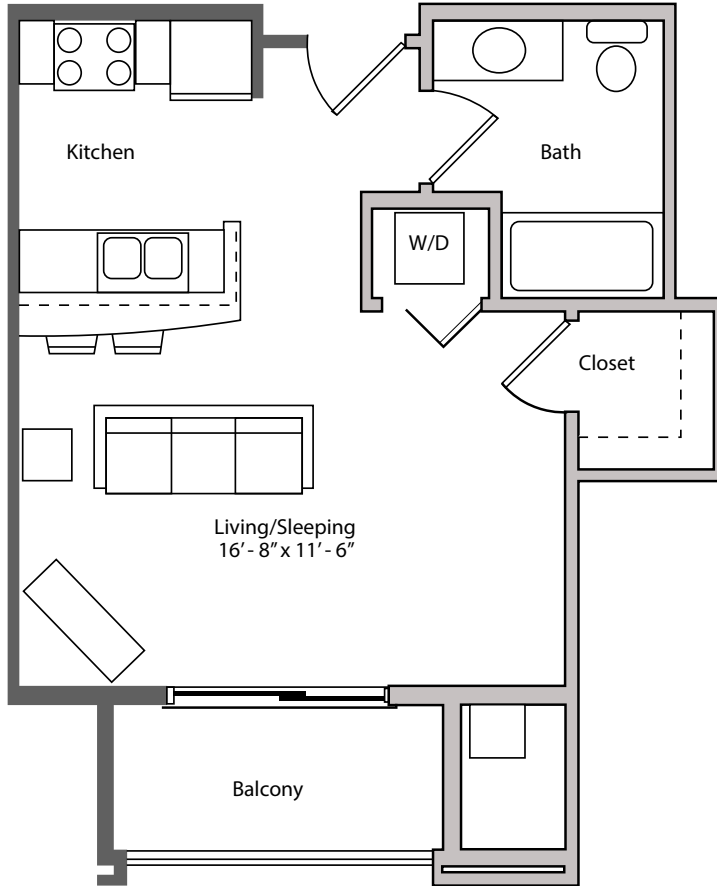

THE DEPOT

APARTMENTS

18 & 26 S. BEDFORD STREET - MADISON, WI

STUDIO
ONE BATHROOM
452 SQUARE FEET

PRICING:

AVAILABILITY:

FEATURES:

PROFESSIONALLY MANAGED BY URBAN LAND INTERESTS