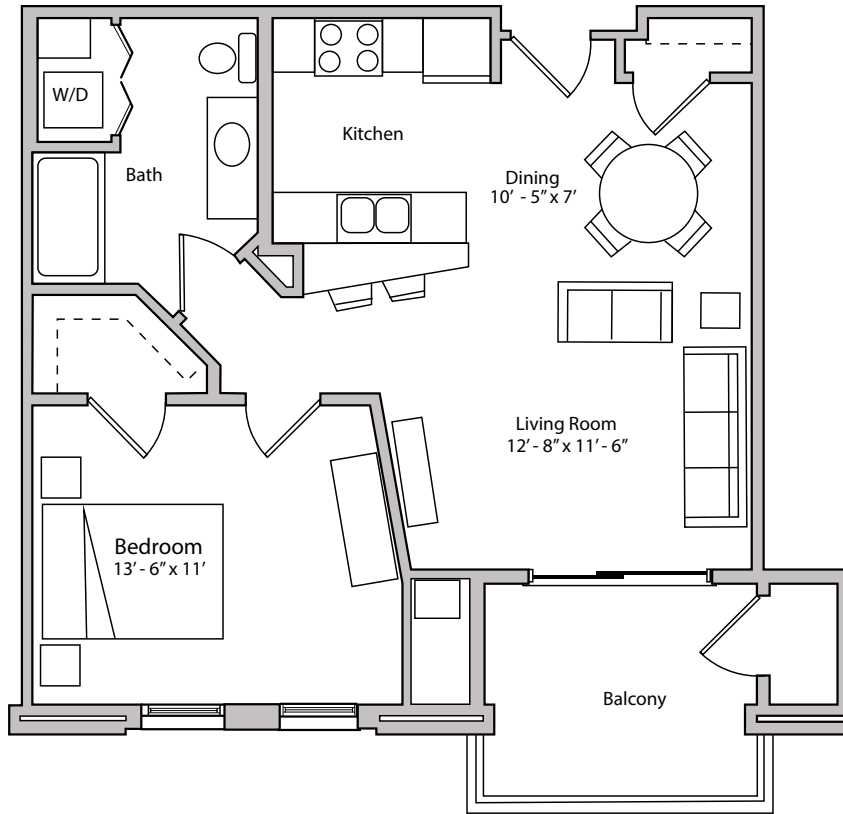

# THE DEPOT

APARTMENTS

18 & 26 S. BEDFORD STREET - MADISON, WI

**ONE BEDROOM  
ONE BATHROOM  
703 SQUARE FEET**

PRICING:

AVAILABILITY:

FEATURES:

**PROFESSIONALLY MANAGED BY URBAN LAND INTERESTS**