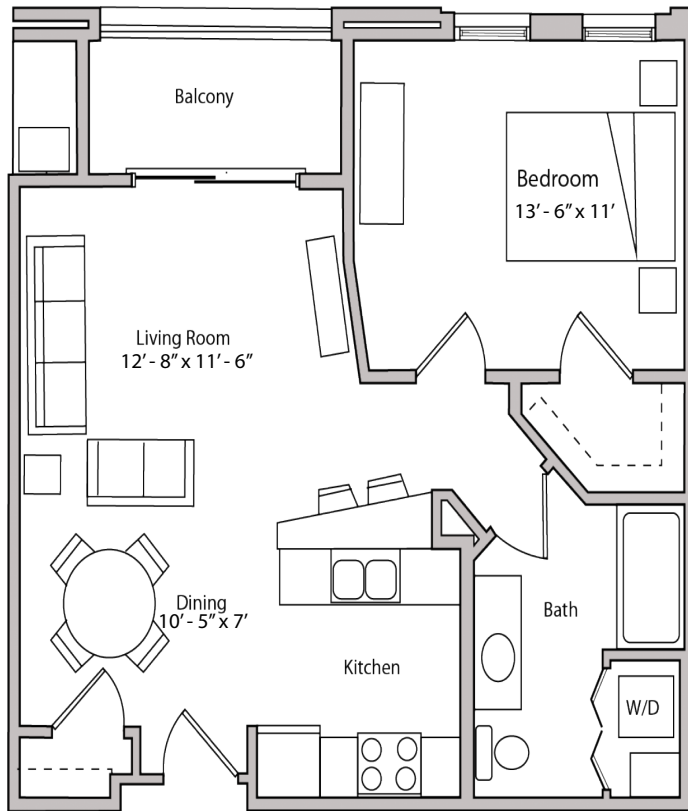

THE DEPOT

APARTMENTS

18 & 26 S. BEDFORD STREET - MADISON, WI

**ONE BEDROOM
ONE BATHROOM
684 SQUARE FEET**

PRICING:

AVAILABILITY:

FEATURES:

PROFESSIONALLY MANAGED BY URBAN LAND INTERESTS