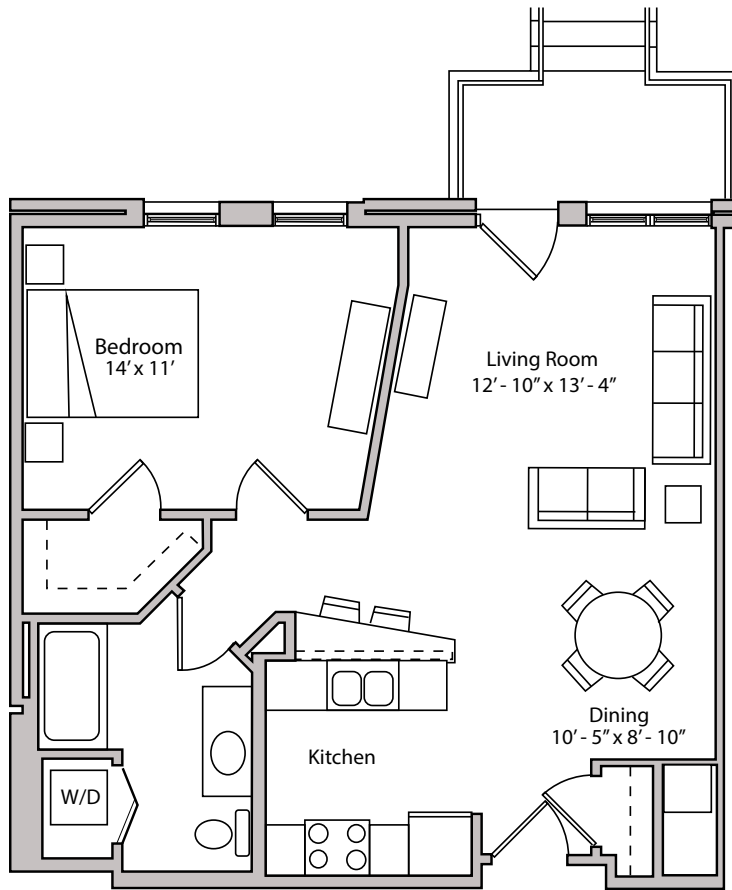

THE DEPOT

APARTMENTS

18 & 26 S. BEDFORD STREET - MADISON, WI

**ONE BEDROOM
ONE BATHROOM
765 SQUARE FEET**

PRICING:

AVAILABILITY:

FEATURES:

PROFESSIONALLY MANAGED BY URBAN LAND INTERESTS