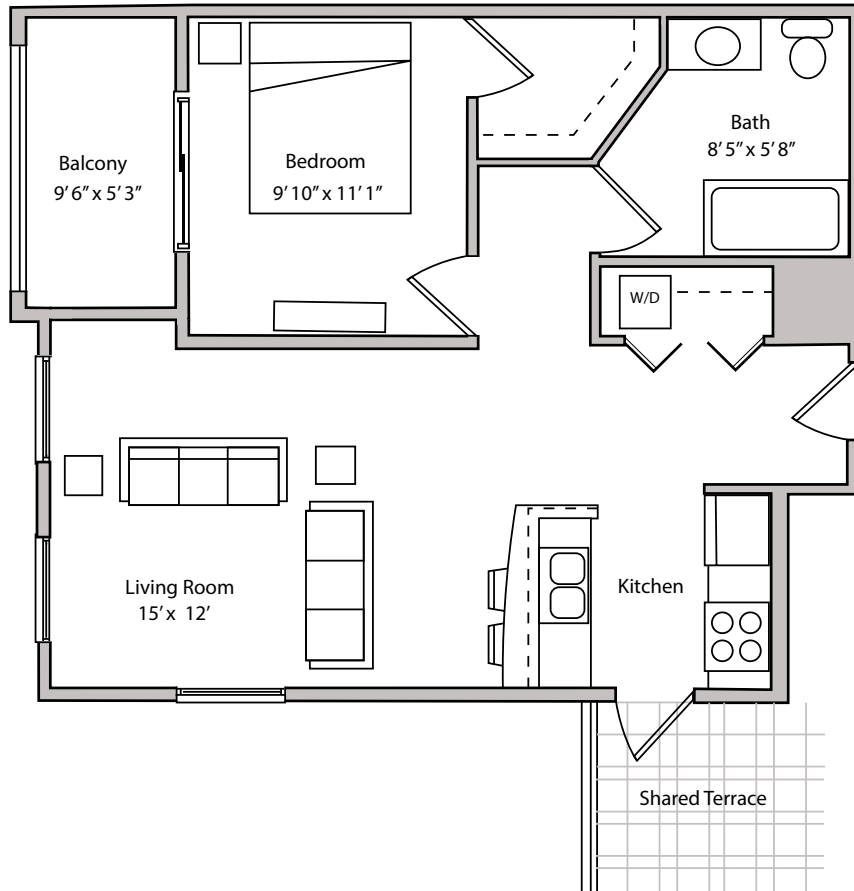

THE DEPOT

APARTMENTS

18 & 26 S. BEDFORD STREET - MADISON, WI

**ONE BEDROOM
ONE BATHROOM
804 SQUARE FEET**

PRICING:

AVAILABILITY:

FEATURES:

PROFESSIONALLY MANAGED BY URBAN LAND INTERESTS