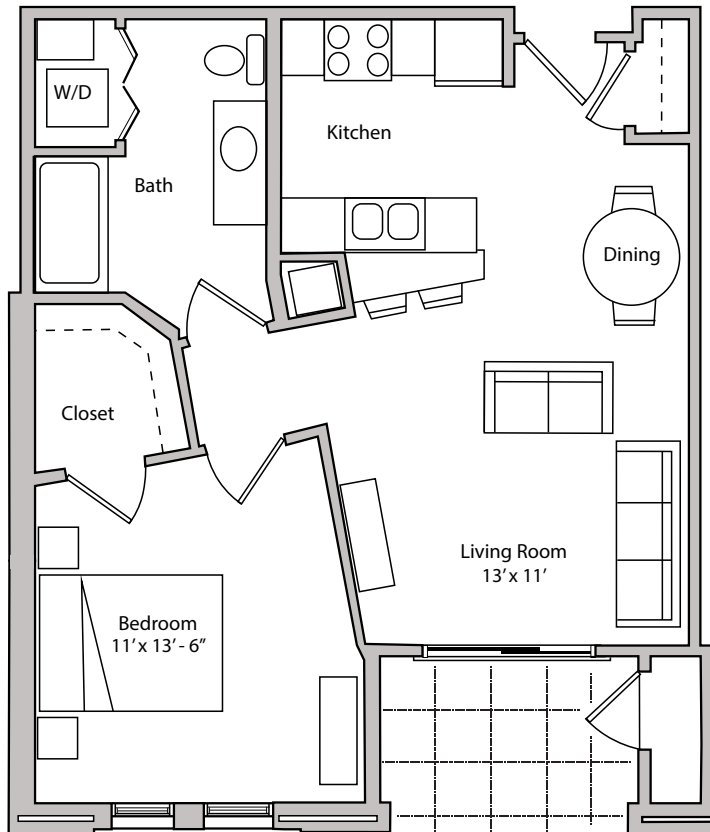

THE DEPOT

APARTMENTS

18 & 26 S. BEDFORD STREET - MADISON, WI

**ONE BEDROOM
ONE BATHROOM
714 SQUARE FEET**

PRICING:

AVAILABILITY:

FEATURES:

PROFESSIONALLY MANAGED BY URBAN LAND INTERESTS