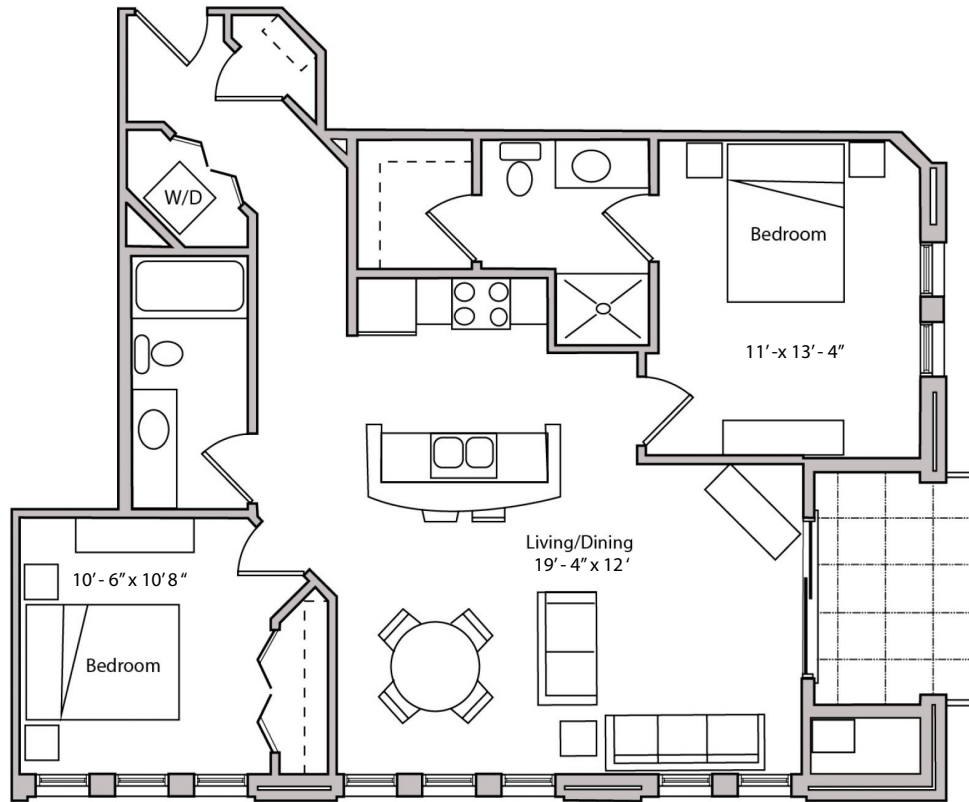

THE DEPOT

APARTMENTS

18 & 26 S. BEDFORD STREET - MADISON, WI

**TWO BEDROOM
TWO BATHROOM
1,017 SQUARE FEET**

PRICING:

AVAILABILITY:

FEATURES:

PROFESSIONALLY MANAGED BY URBAN LAND INTERESTS