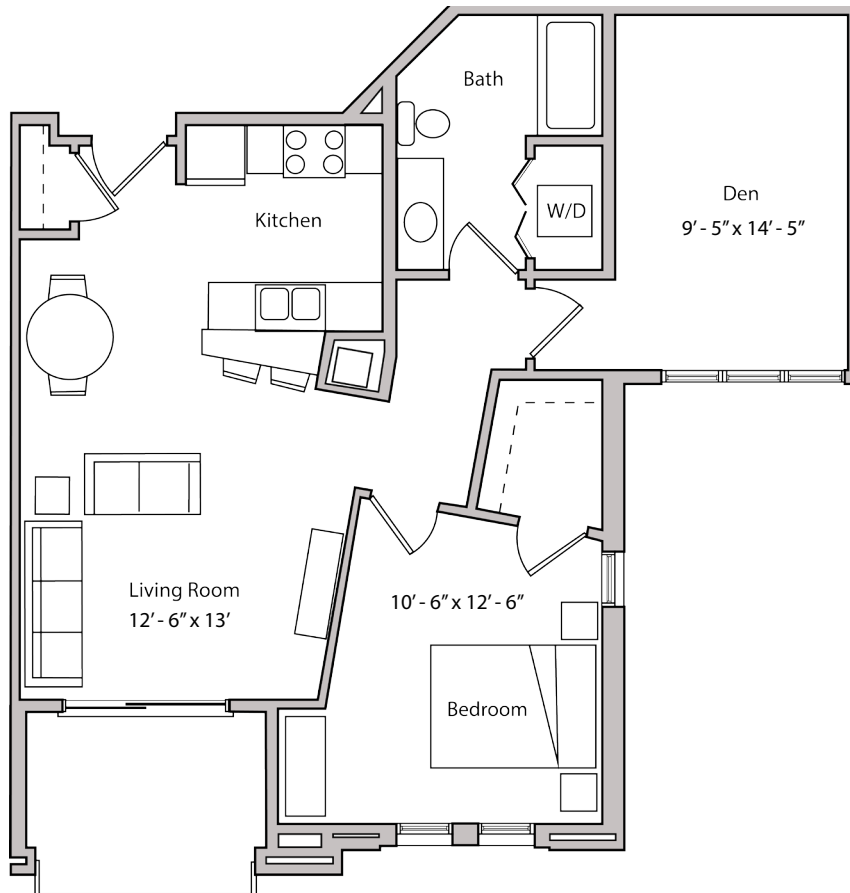

THE DEPOT

APARTMENTS

18 & 26 S. BEDFORD STREET - MADISON, WI

**ONE BEDROOM + DEN
ONE BATHROOM
881 SQUARE FEET**

PRICING:

AVAILABILITY:

FEATURES:

PROFESSIONALLY MANAGED BY URBAN LAND INTERESTS