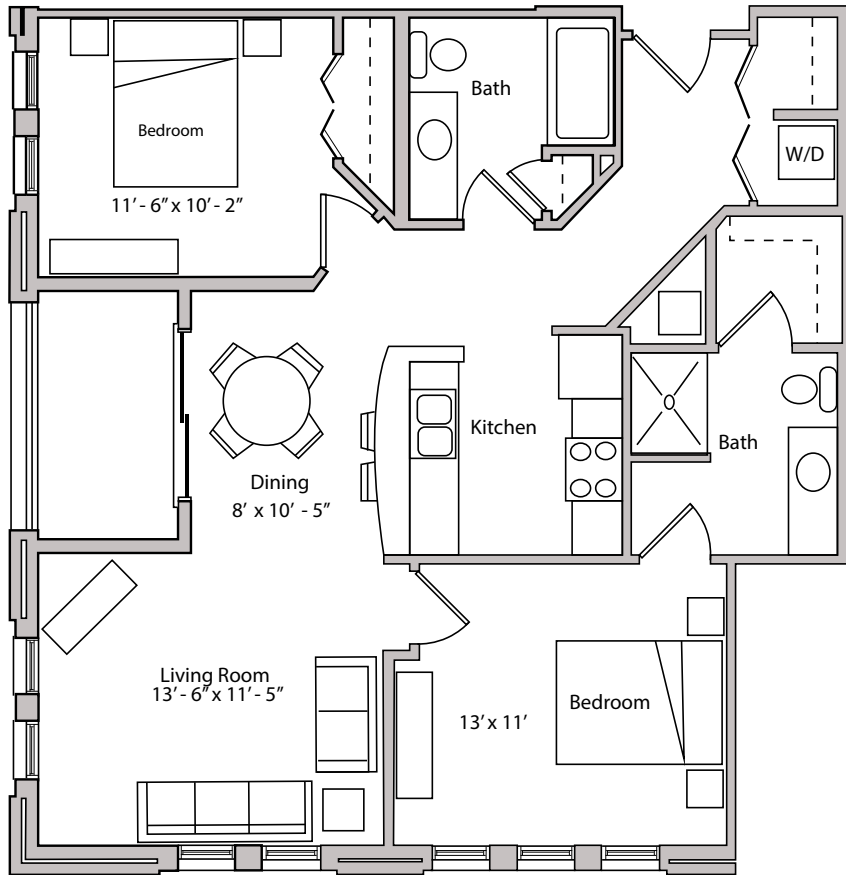

# THE DEPOT

APARTMENTS

18 & 26 S. BEDFORD STREET - MADISON, WI

**TWO BEDROOM  
TWO BATHROOM  
995 SQUARE FEET**

PRICING:

AVAILABILITY:

FEATURES:

PROFESSIONALLY MANAGED BY URBAN LAND INTERESTS